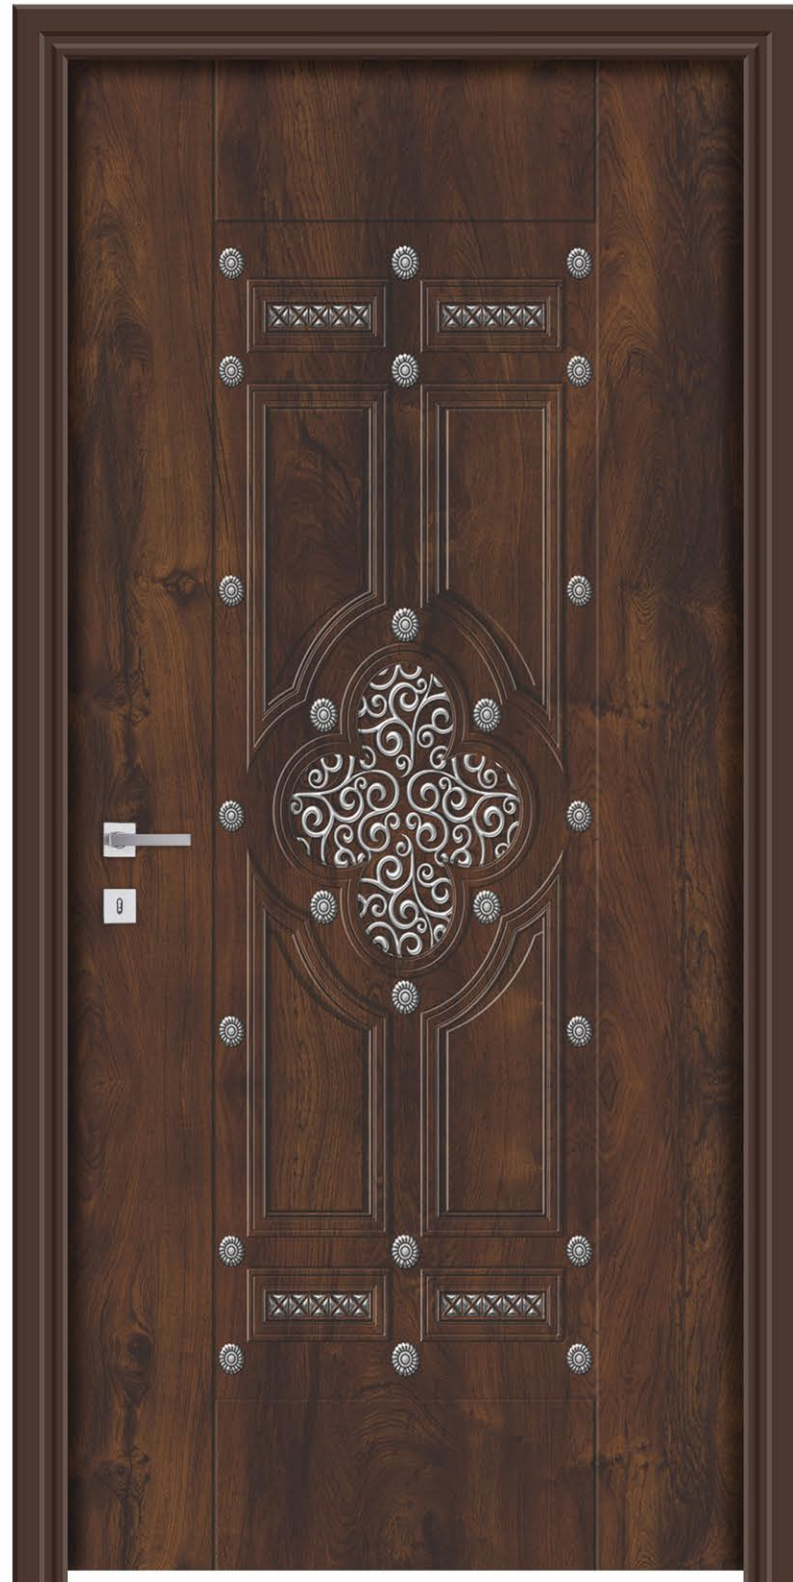

Gift your home the artful look that makes it so happy that it starts sending you positive vibes.

D I G I T A L

PREMIUM
DOOR SKIN

DG-20

DG-21

PREMIUM
DOOR SKIN

DG-28

SIZE
7 X 3.25 FEET

MODERN
WONDER

Adopting the modern mind set, these wonderful door skins are a result of the new-age creativity.

SIZE
7 X 3.25 FEET

DG-22

FAIR LUXURY

The finest artwork with a super sleek pattern seems like a luxury that is fair for tasteful people.