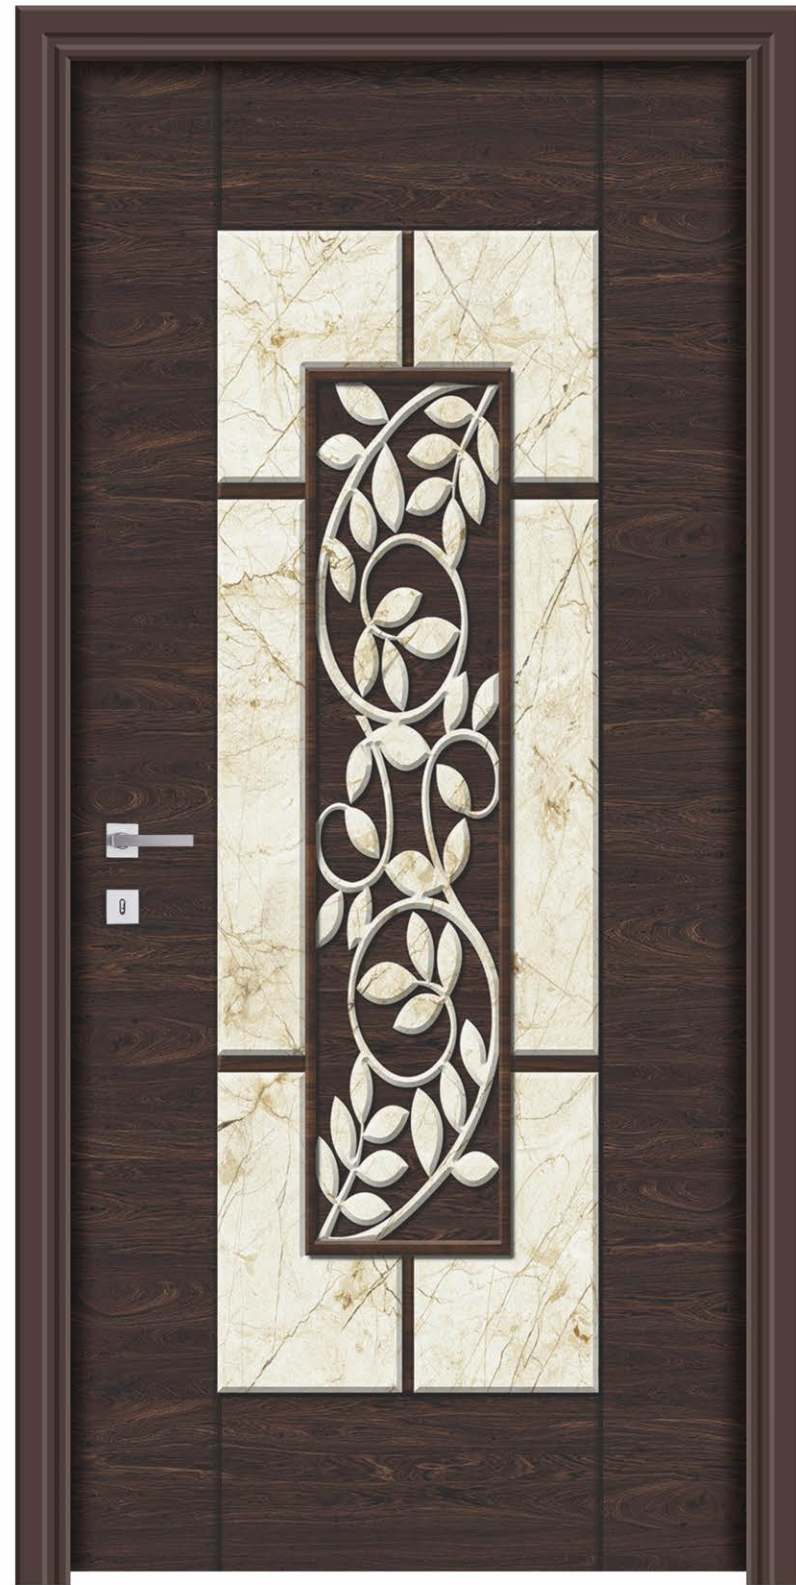

SIZE
7 X 3.25 FEET

SIZE
7 X 3.25 FEET

DG-17

FLORID FRIEND

The flowery designs take you to the feeling of a blooming garden where your heart smiles with happiness.

PREMIUM
DOOR SKIN

DG-19

DG-13

PREMIUM
DOOR SKIN

DG-27

SIZE
7 X 3.25 FEET

STELLAR CRAFT

Crafted by keeping the taste of today's generation in mind,
the doors with these door skins are stellar in every way.

SIZE
7 X 3.25 FEET

DG-15

ARTFUL GIFT

Gift your home the artful look that makes it so happy that it starts sending you positive vibes.

D I G I T A L

PREMIUM
DOOR SKIN

DG-20

DG-21

PREMIUM
DOOR SKIN

DG-28

SIZE
7 X 3.25 FEET