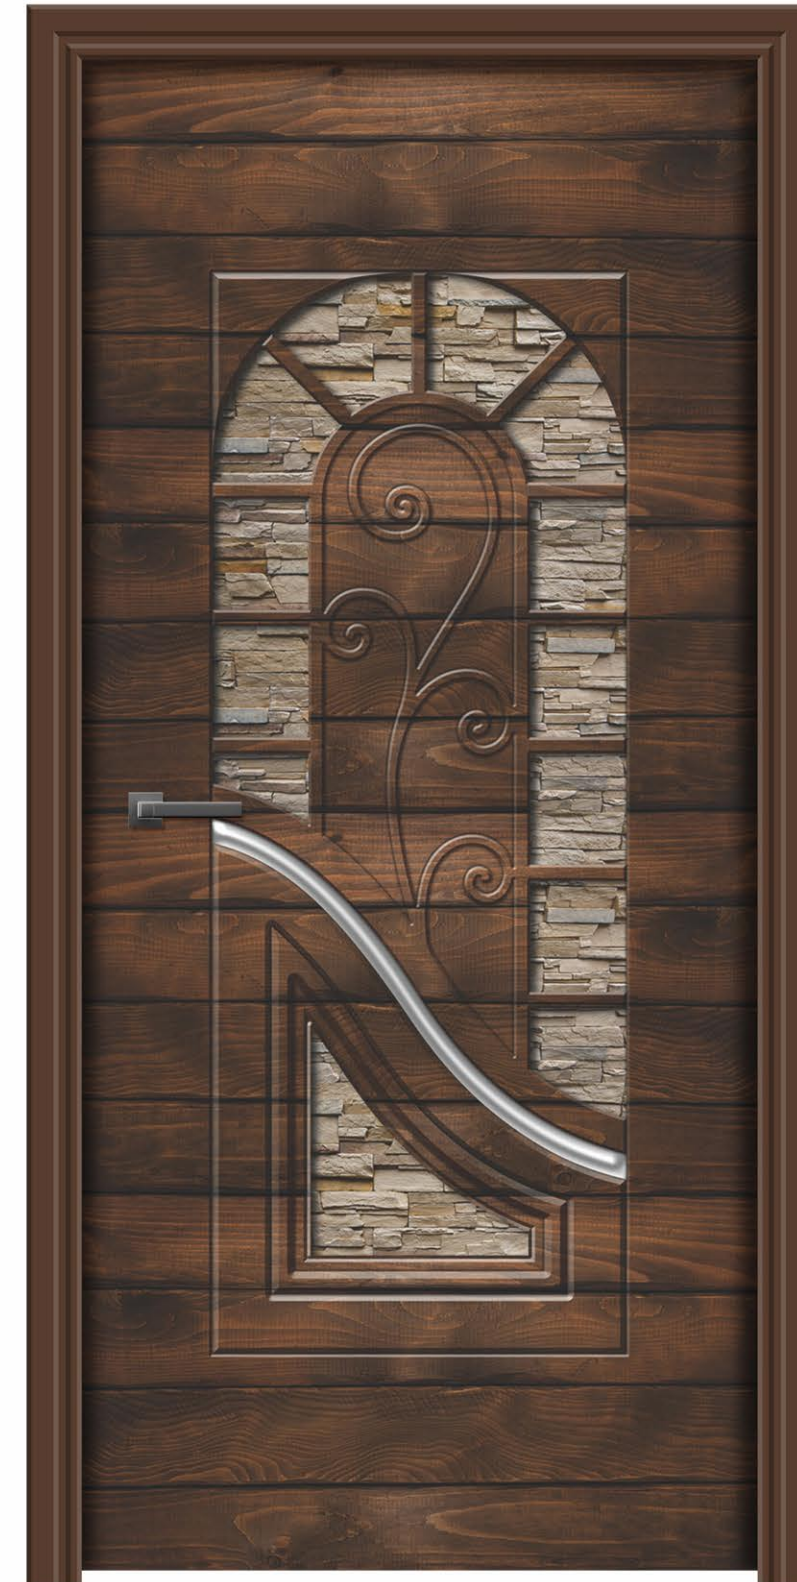

SIZE
7 X 3.25 FEET

DG-14

GOD'S FAVOURITE

Doors that welcome the divine with auspicious feeling become God's favourite too.

D I G I T A L

PREMIUM
DOOR SKIN

DG-31

DG-32

PREMIUM
DOOR SKIN

DG-33

DREAMY
GLORY

Beautify your door with the wondrous door skins that feel like a glorious dream.

SIZE
7 X 3.25 FEET

SIZE
7 X 3.25 FEET

DG-34

ELEGANT DESIGNS