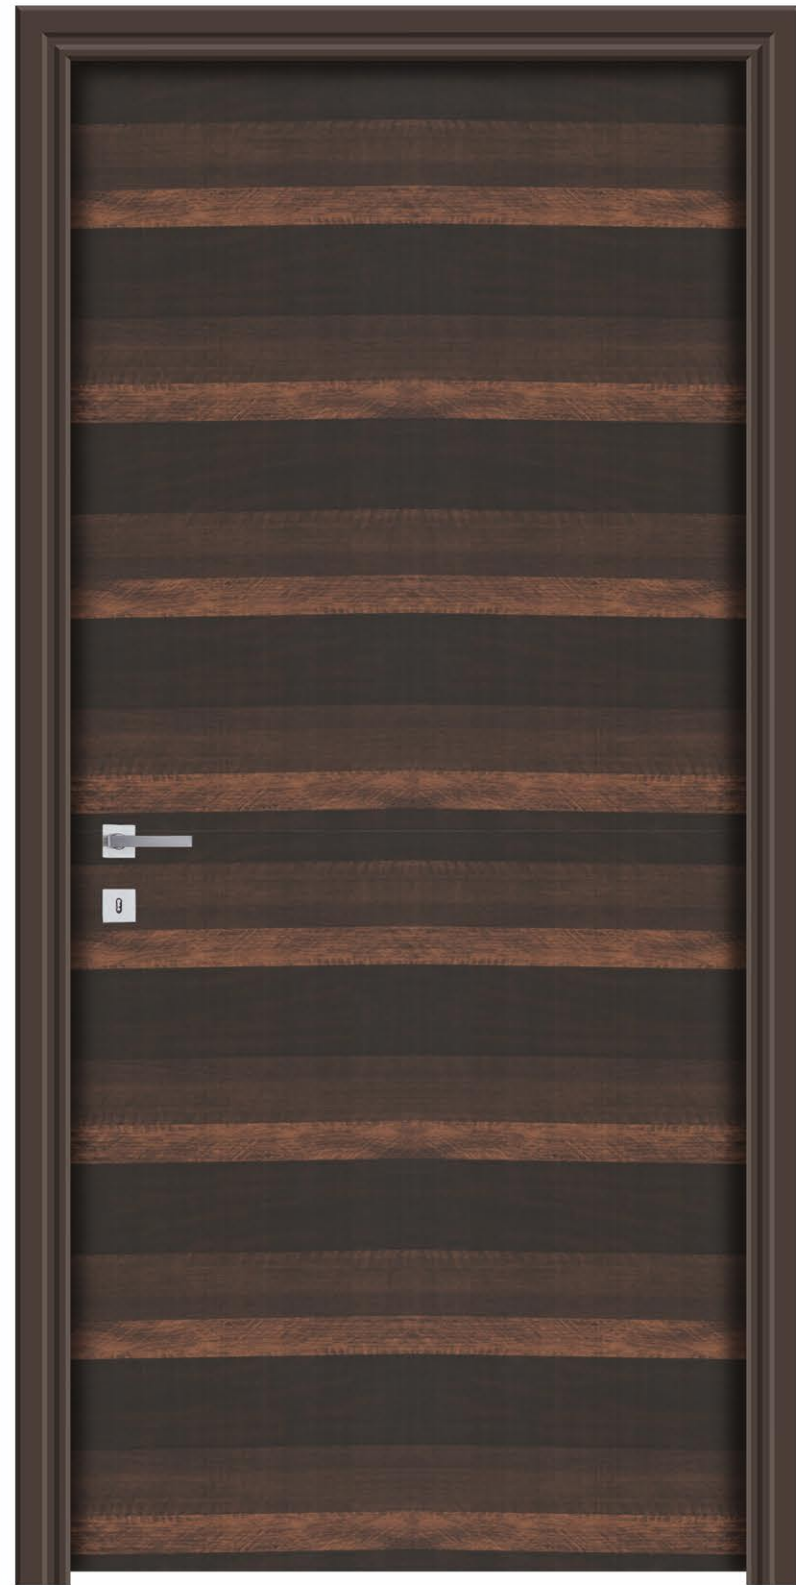

1720

PREMIUM
DOOR SKIN