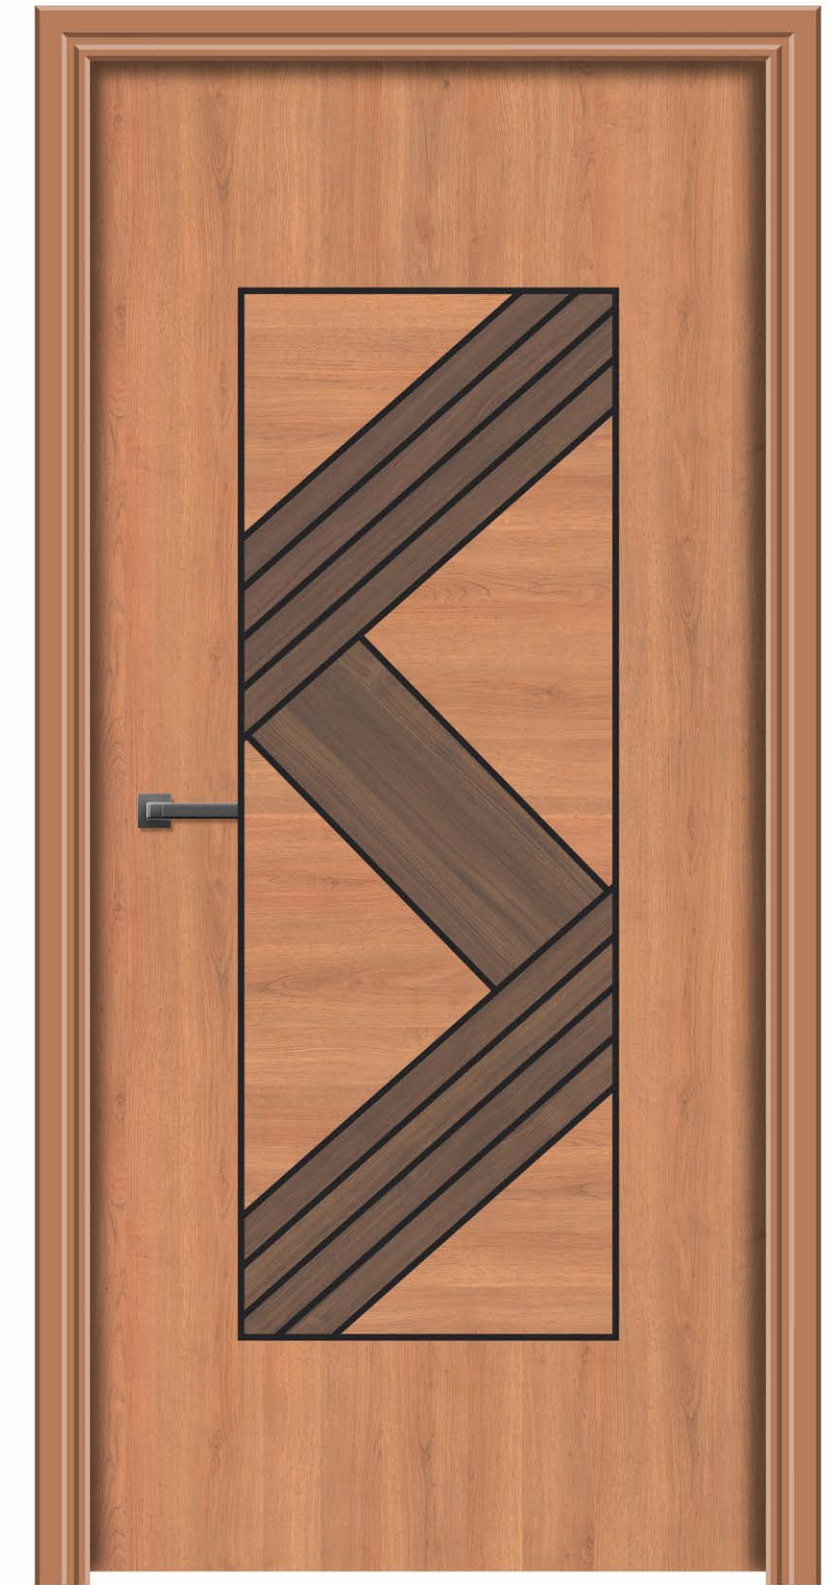

■ 223 ■ 357

DCP-9