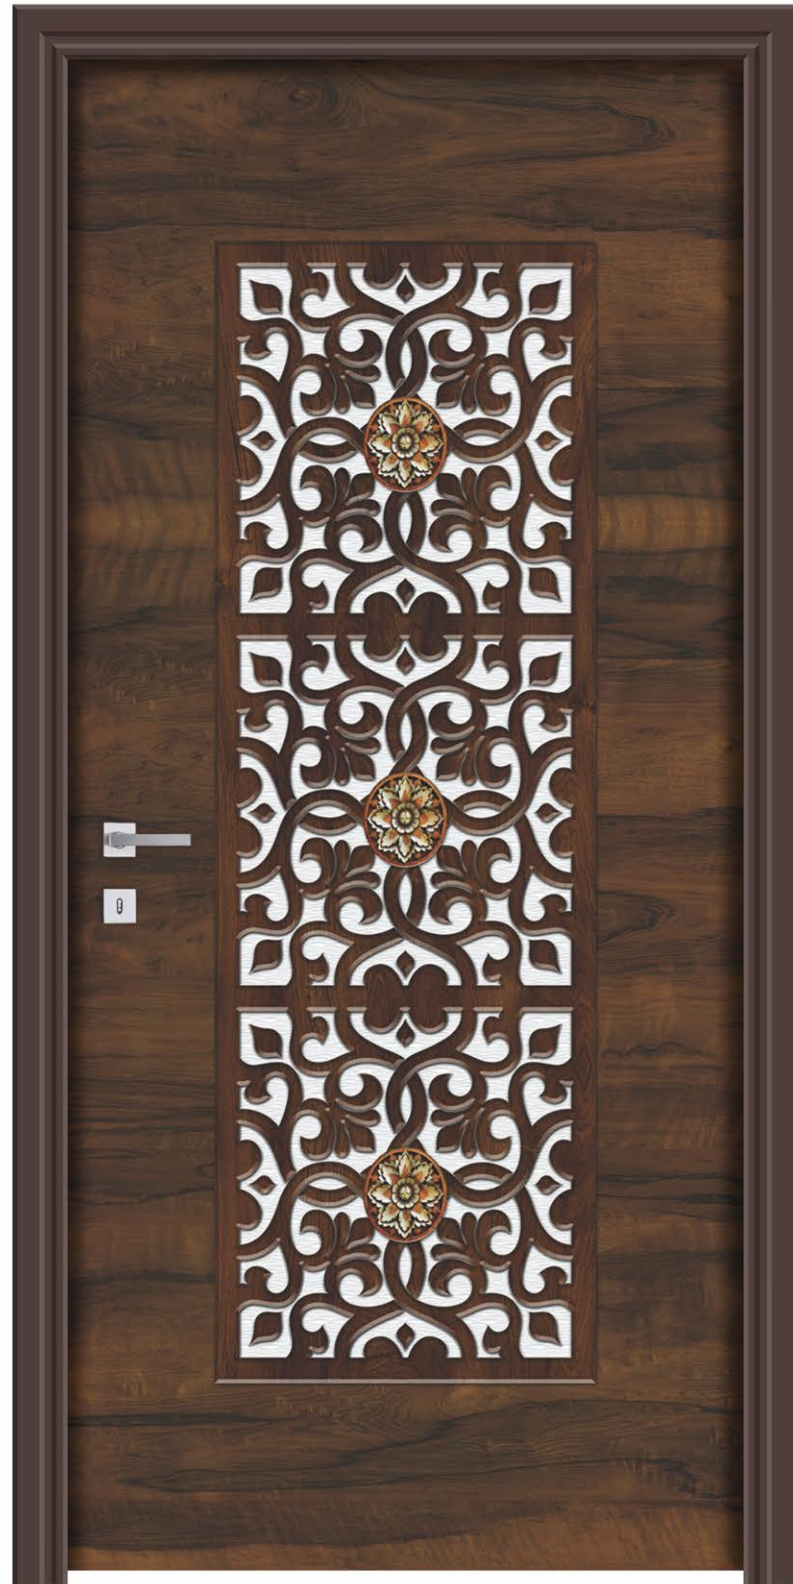

PREMIUM
DOOR SKIN

DG-27

SIZE
7 X 3.25 FEET

STELLAR CRAFT

Crafted by keeping the taste of today's generation in mind,
the doors with these door skins are stellar in every way.

SIZE
7 X 3.25 FEET

DG-15

ARTFUL GIFT

Gift your home the artful look that makes it so happy that it starts sending you positive vibes.

D I G I T A L

PREMIUM
DOOR SKIN

DG-20

DG-21

PREMIUM
DOOR SKIN

DG-28

SIZE
7 X 3.25 FEET

MODERN
WONDER

Adopting the modern mind set, these wonderful door skins are a result of the new-age creativity.

SIZE
7 X 3.25 FEET

DG-22

FAIR LUXURY

The finest artwork with a super sleek pattern seems like a luxury that is fair for tasteful people.