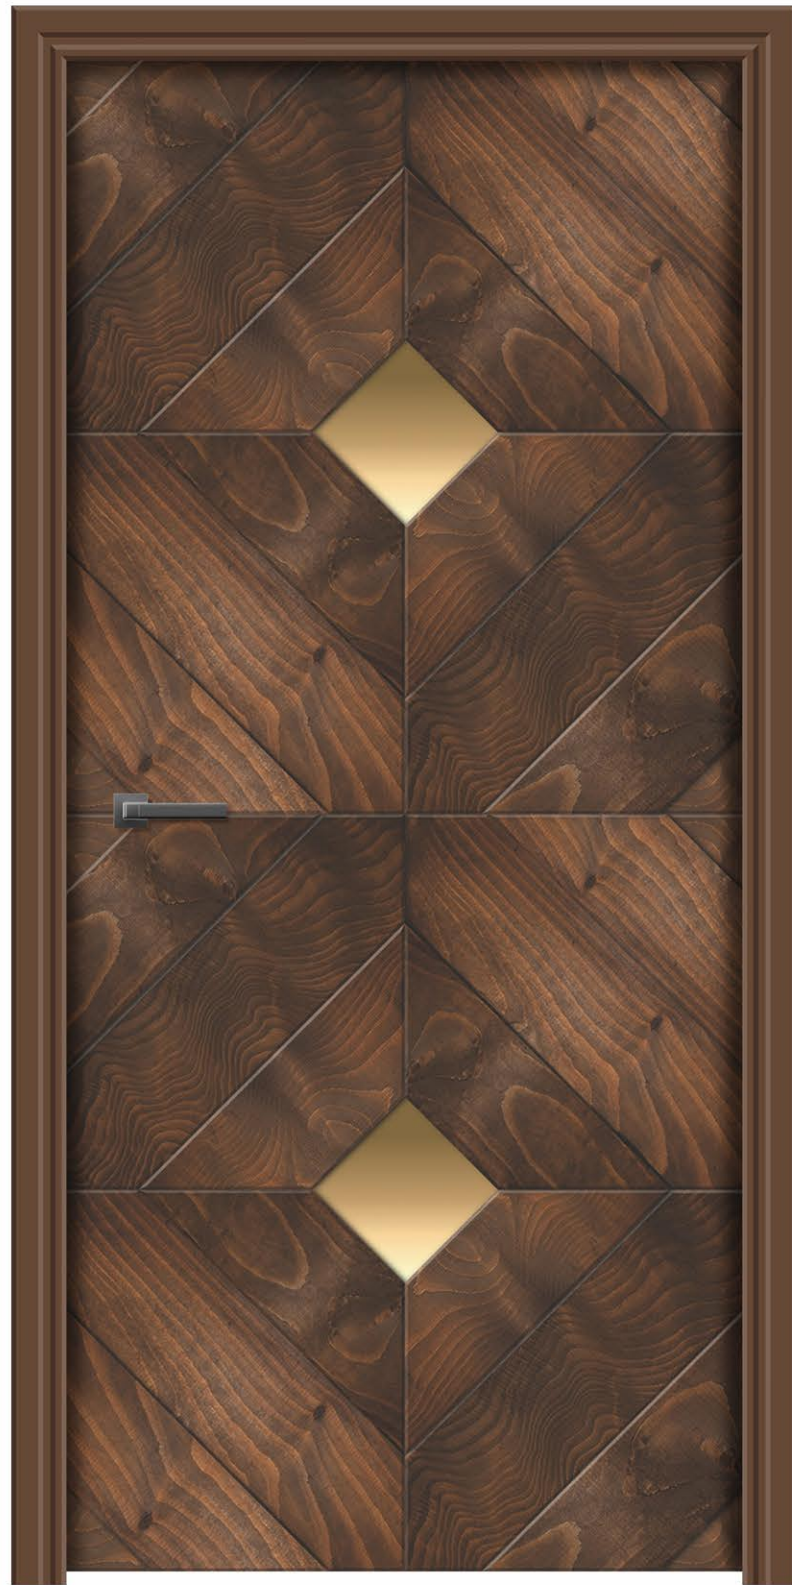

DG-32

PREMIUM
DOOR SKIN

DREAMY
GLORY

Beautify your door with the wondrous door skins that feel like a glorious dream.

SIZE
7 X 3.25 FEET