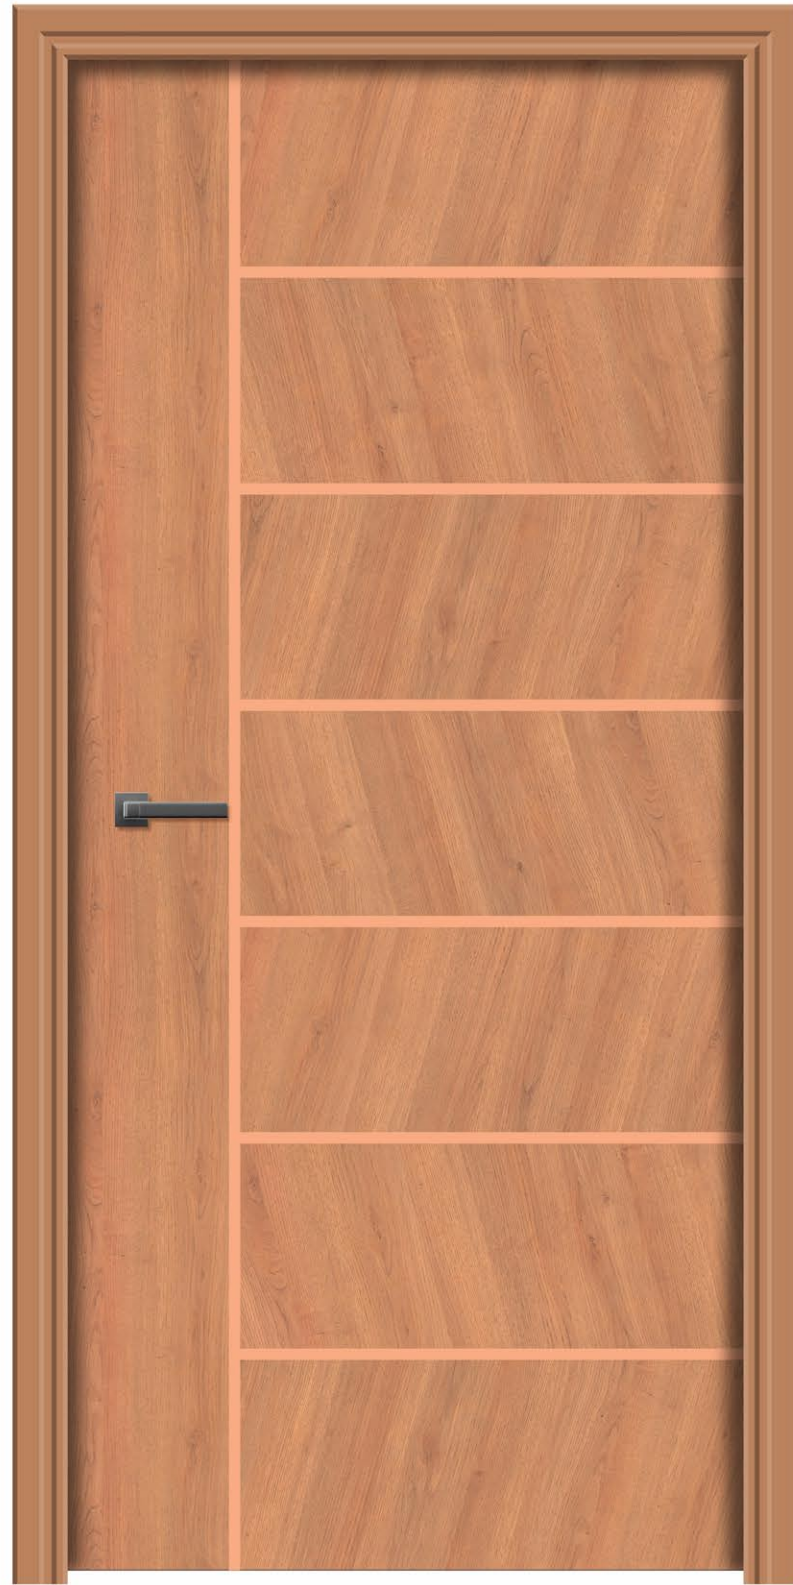

DCP-17

■ 742

PREMIUM
DOOR SKIN

DCP-18

■ 219 ■ 223

SIZE
7 X 3.25 FEET

**FINE
VISION**

While making use of the same sheet, here we have designed an extraordinary door skin that reflects your space's beauty.

SIZE
7 X 3.25 FEET

■ 357

DCP-10

BOLD MOVE

See the zigzag and parallel patterns running on these door skins, it definitely bewitches you somewhere in between.

DESIGNER CUT PASTE

PREMIUM
DOOR SKIN

■ 934