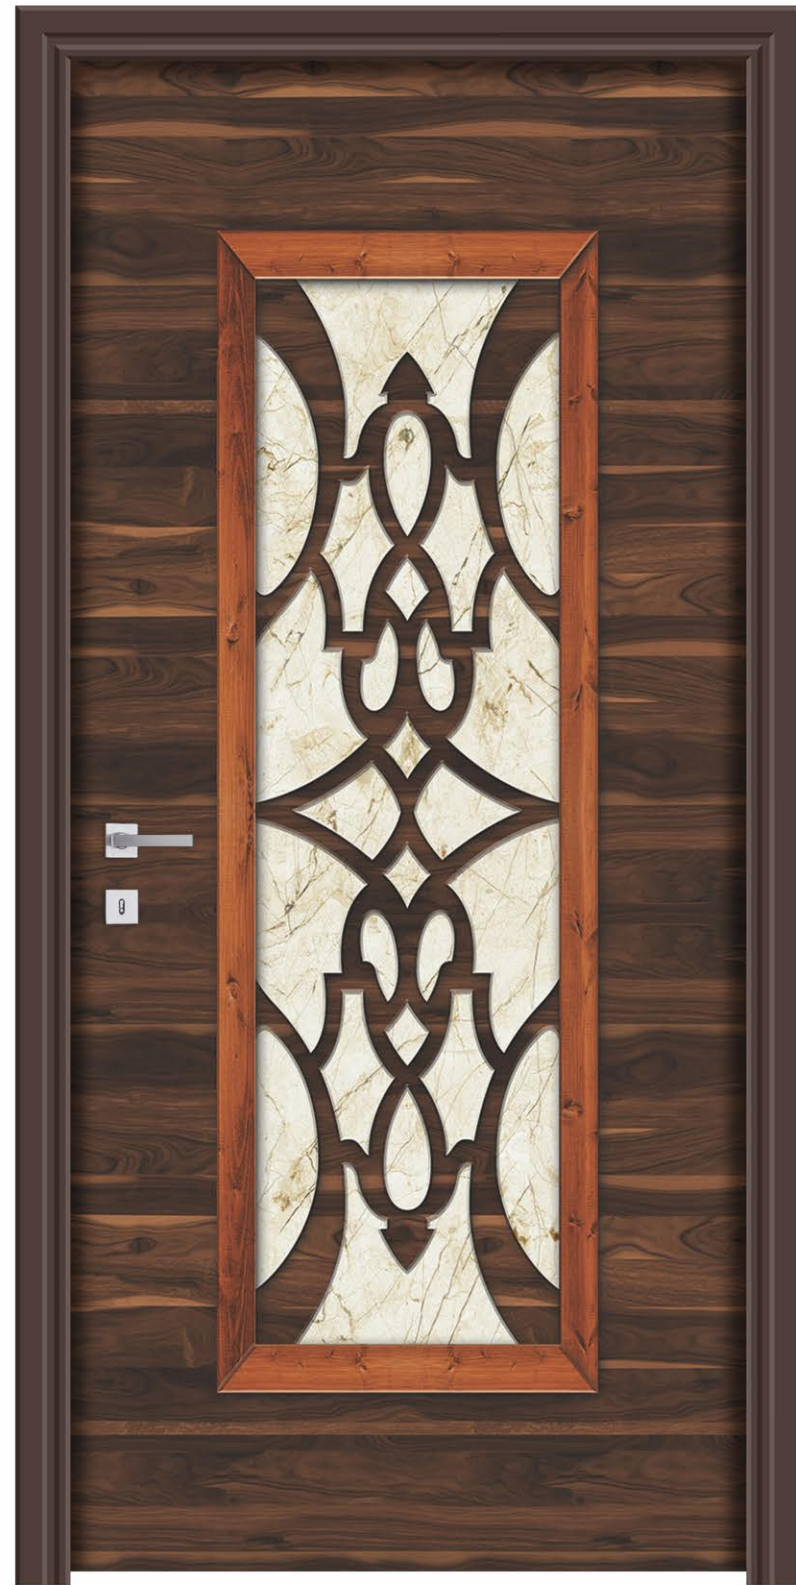

DG-24

PREMIUM
DOOR SKIN