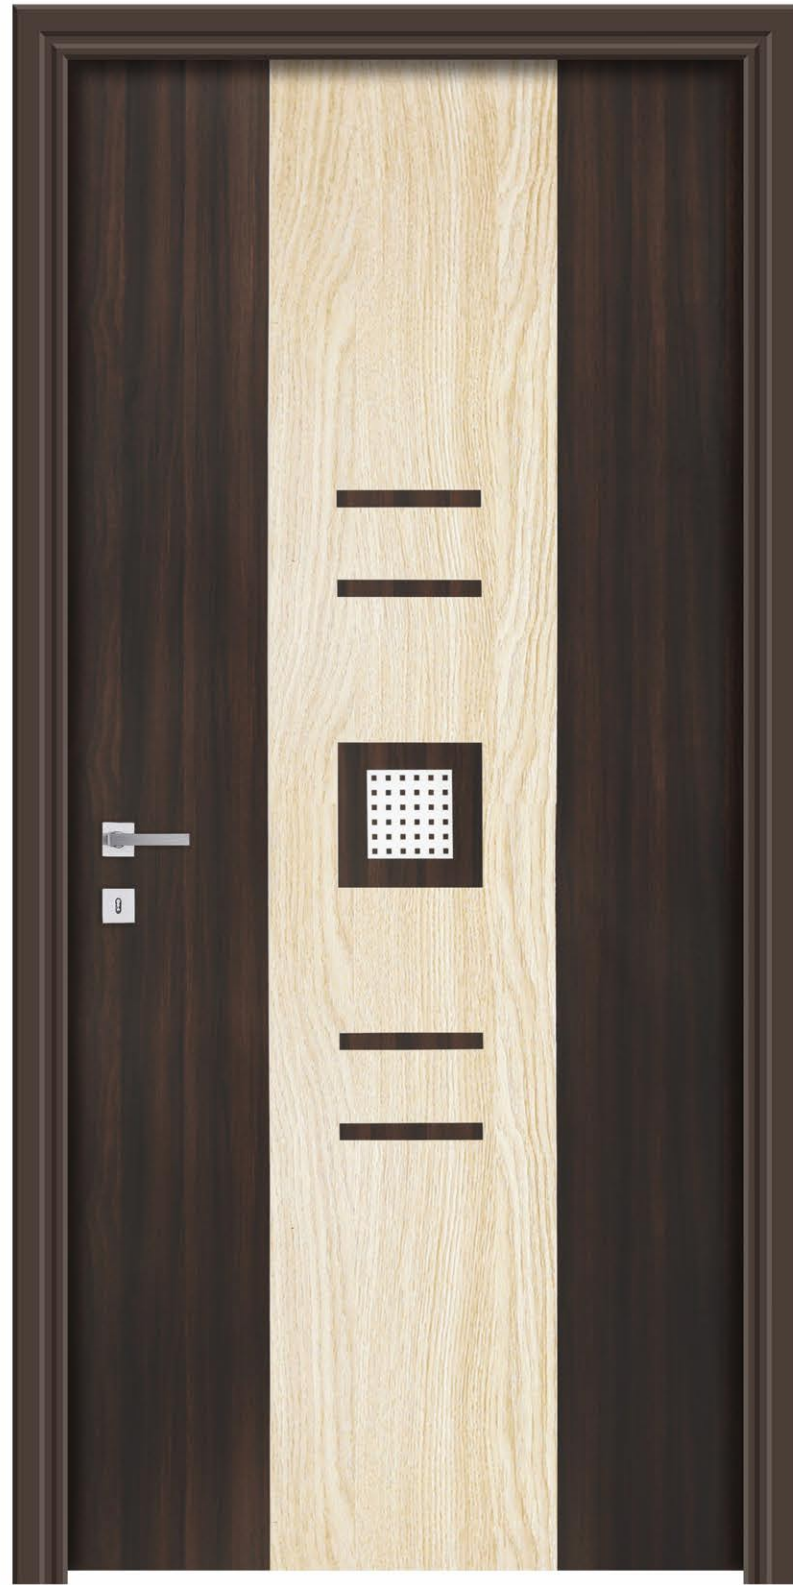

2229

PREMIUM
DOOR SKIN

2721

CALMING
CANDOUR

These door skins are designed to give peace of mind to you with their openness to settle.

SIZE
7 X 3.25 FEET

CUT PASTE
METAL

CPM

ONE PLUS
PREMIUM DOORSKIN

The range that sparkles with its luminous appearance is specially designed for people who are looking for bright days ahead.

SIZE
7 X 3.25 FEET

■ 300 ■ 255

CPM-11

VIVID FANTASY

A combination of dark and light shades on these door skins creates a cheerful environment around.