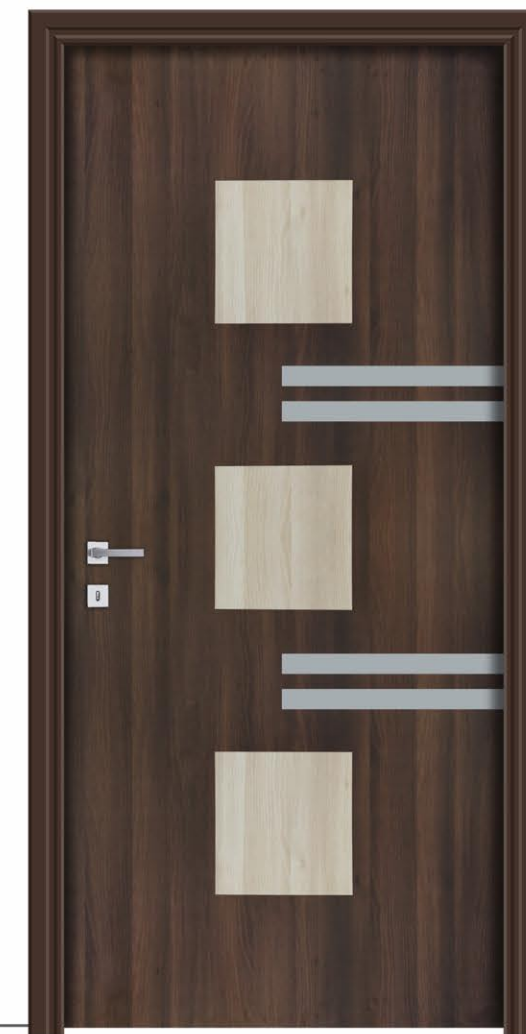

2229

PREMIUM
DOOR SKIN

2721

CALMING
CANDOUR

These door skins are designed to give peace of mind to you with their openness to settle.

SIZE
7 X 3.25 FEET

CUT PASTE
METAL

CPM

ONE PLUS
PREMIUM DOORSKIN

The range that sparkles with its luminous appearance is specially designed for people who are looking for bright days ahead.

SIZE
7 X 3.25 FEET

■ 300 ■ 255

CPM-11

VIVID FANTASY

A combination of dark and light shades on these door skins creates a cheerful environment around.