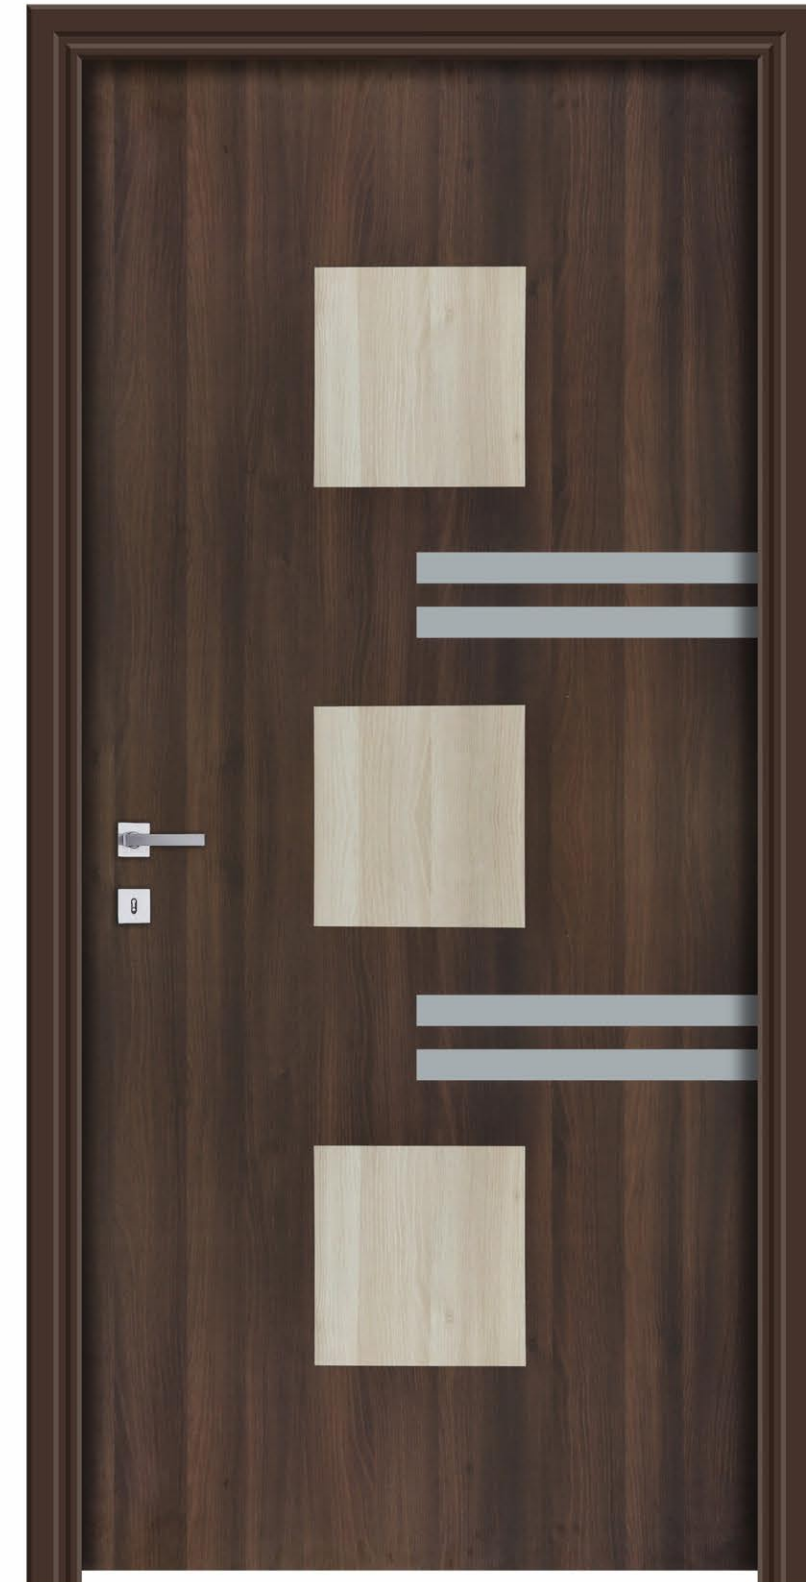

ONE PLUS
PREMIUM DOORSKIN

The range that sparkles with its luminous appearance is specially designed for people who are looking for bright days ahead.

SIZE
7 X 3.25 FEET

■ 300 ■ 255

CPM-11

VIVID FANTASY

A combination of dark and light shades on these door skins creates a cheerful environment around.

CUT PASTE METAL

PREMIUM
DOOR SKIN

■ 241

CPM-12

CPM-16

HIGH EUPHORIA

The state of excitement rises high with seeing these designs every day on your door.

SIZE
7 X 3.25 FEET