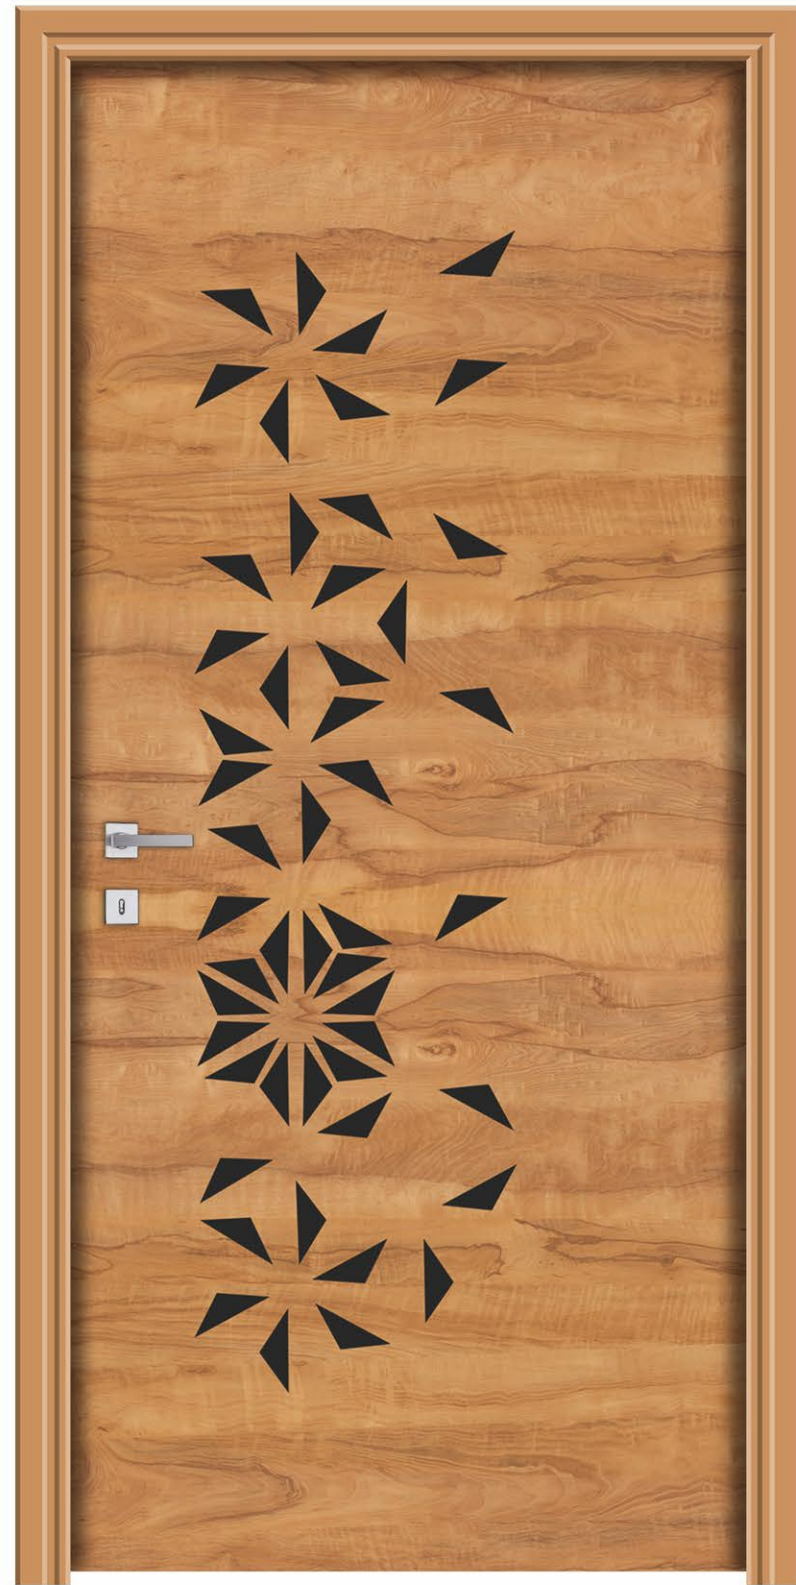

Gift your home the artful look that makes it so happy that it starts sending you positive vibes.

D I G I T A L

PREMIUM
DOOR SKIN

DG-20

DG-21

PREMIUM
DOOR SKIN

DG-28

SIZE
7 X 3.25 FEET

MODERN
WONDER

Adopting the modern mind set, these wonderful door skins are a result of the new-age creativity.

SIZE
7 X 3.25 FEET

DG-22

FAIR LUXURY

The finest artwork with a super sleek pattern seems like a luxury that is fair for tasteful people.