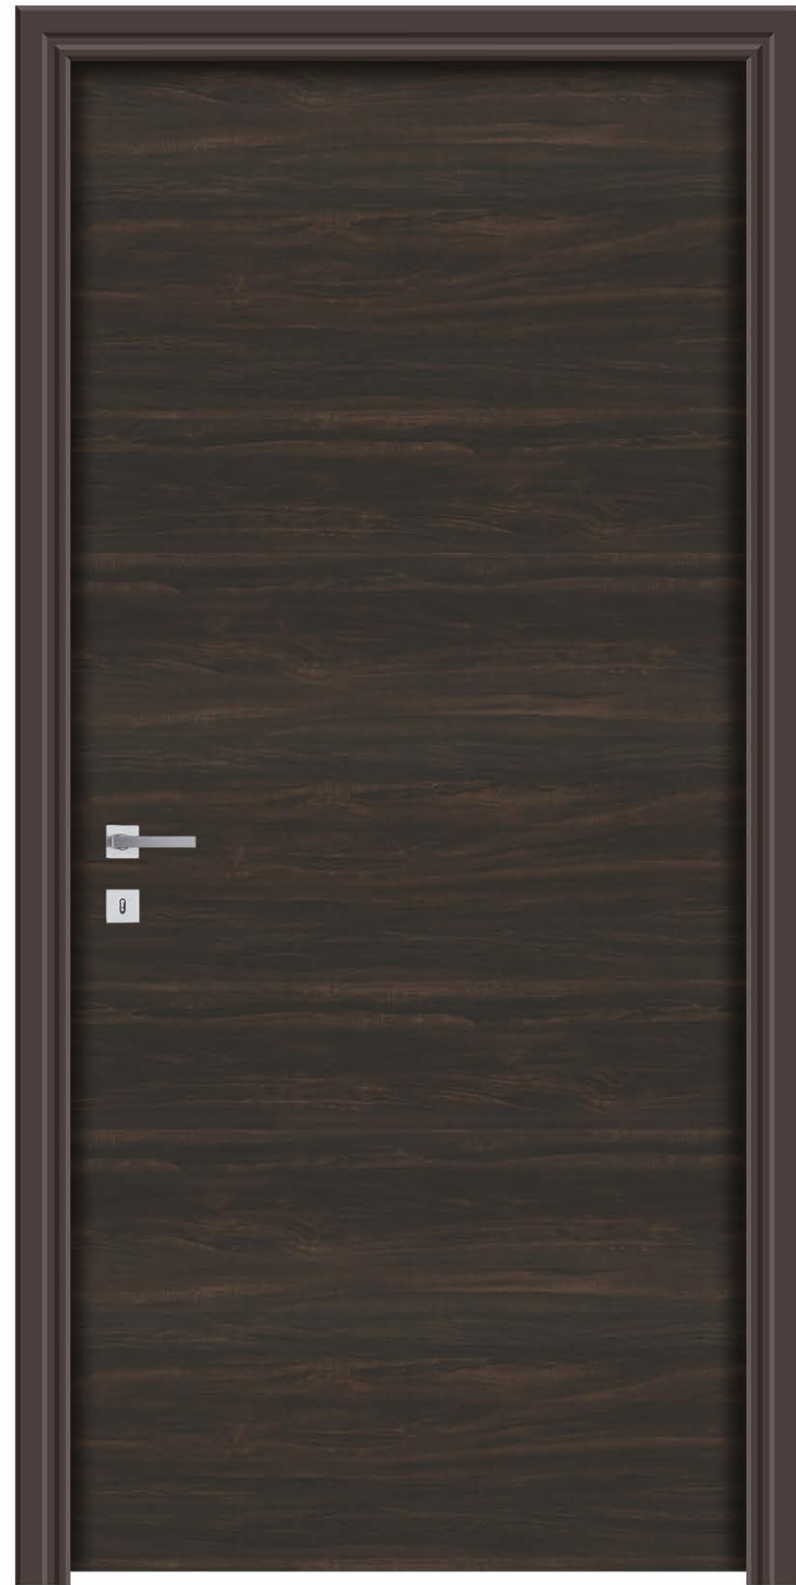

SIZE
7 X 3.25 FEET

SIZE
7 X 3.25 FEET

3352

RADIANT REALITY

Nothing radiates more than the lucidity of simple door skins that match with everything your interior has.

T E X T U R E

PREMIUM
DOOR SKIN

2204