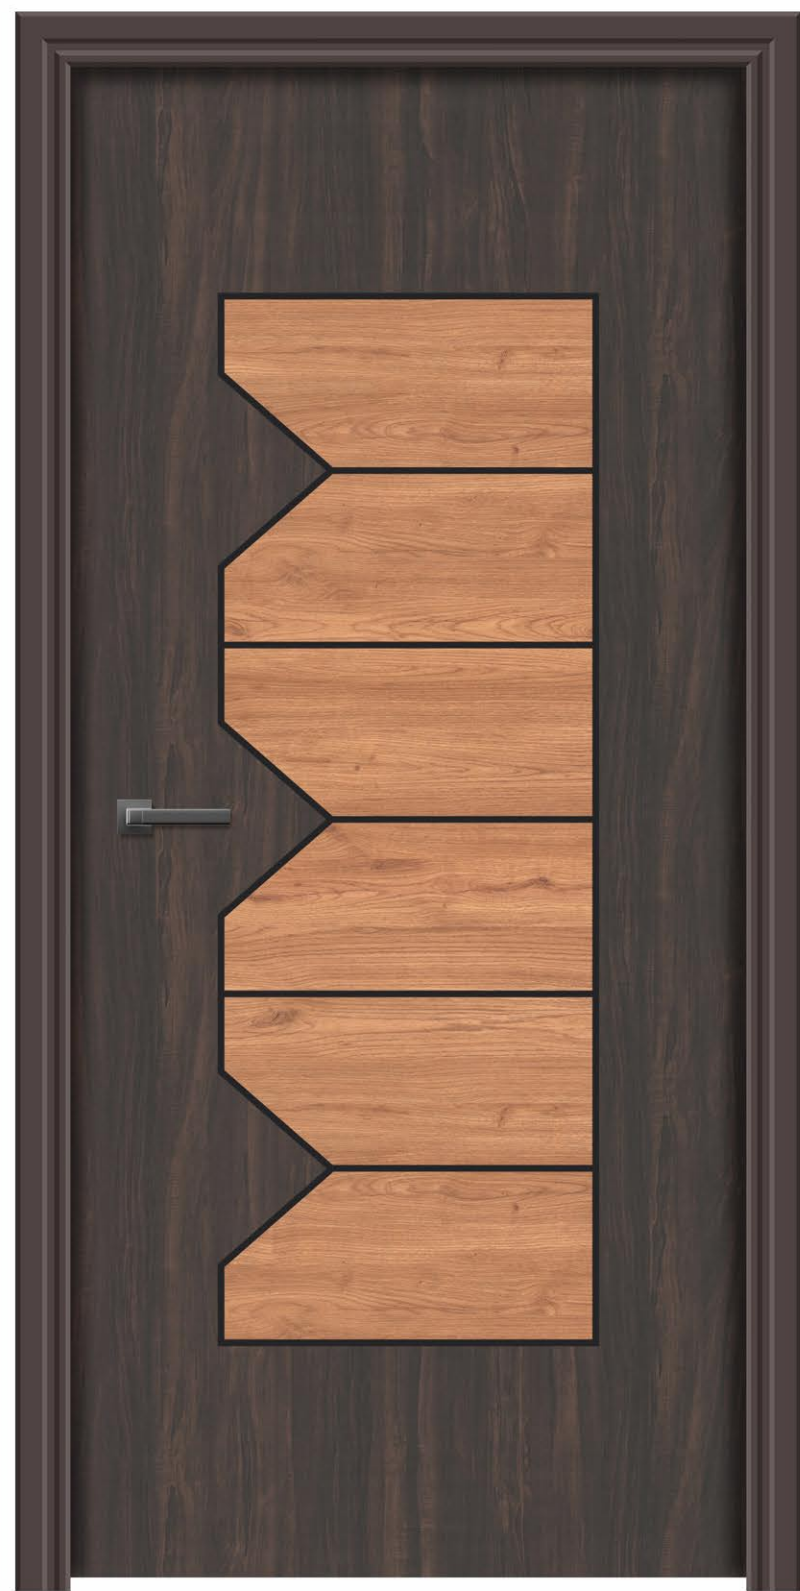

DESIGNER
CUT PASTE

DCP

ONE PLUS
PREMIUM DOORSKIN

Our creative professionals have designed these cut paste door skins which match the needs of the modern showcase.

SIZE
7 X 3.25 FEET

■ 942 ■ 517

DCP-1

GORGEOUS STYLE

These designs are unique from the usual ones you see at different places. They mesmerize you immediately with their uniqueness.

DESIGNER CUT PASTE

PREMIUM
DOOR SKIN

■ 328 ■ 504

DCP-3

DCP-2

■ 286 ■ 229

PREMIUM
DOOR SKIN