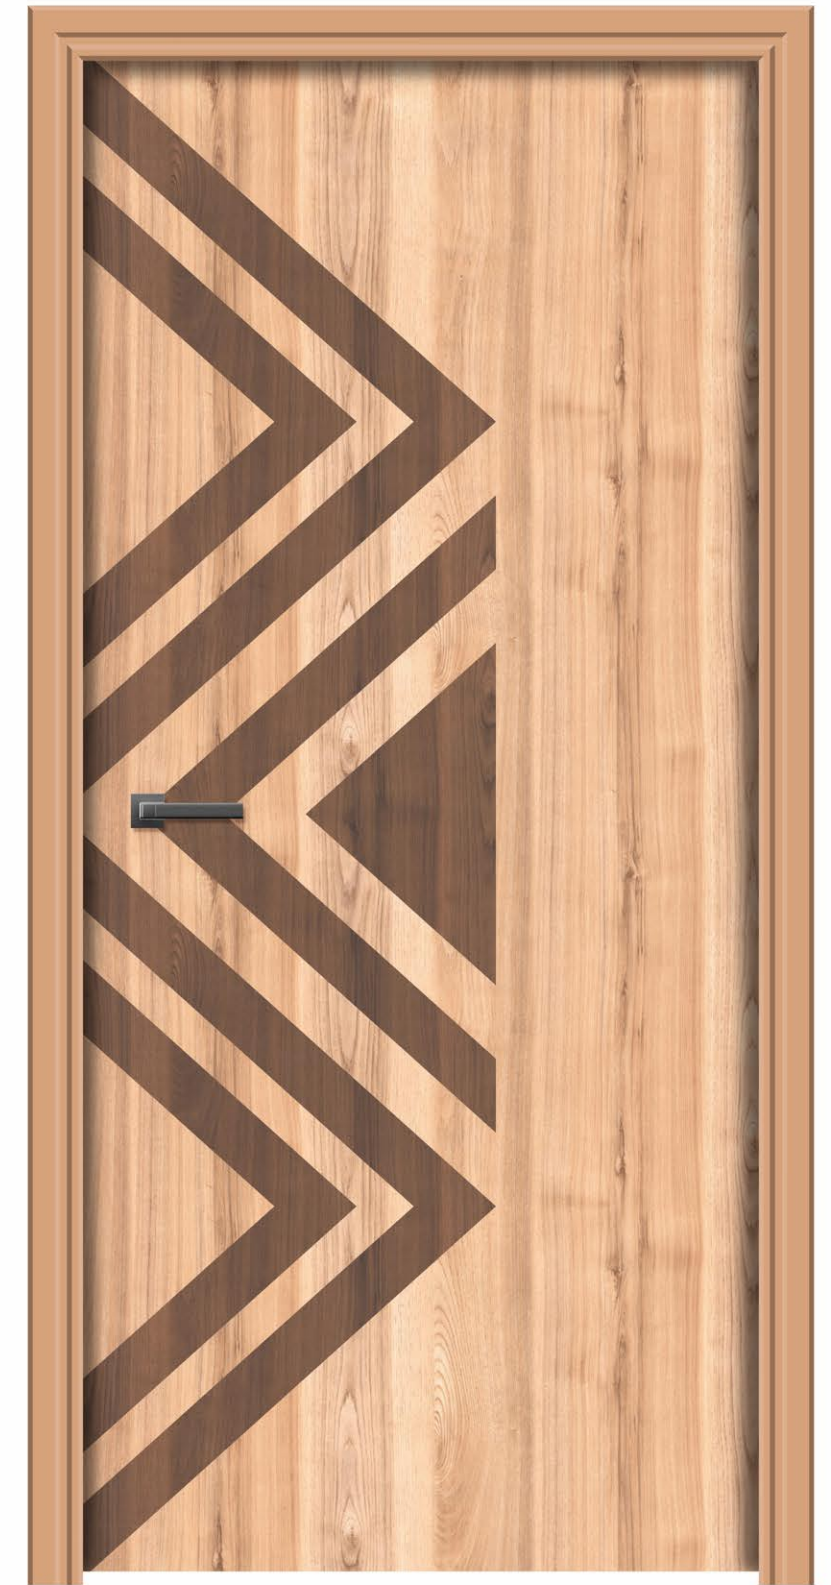

■ 954 ■ 955

DCP-7