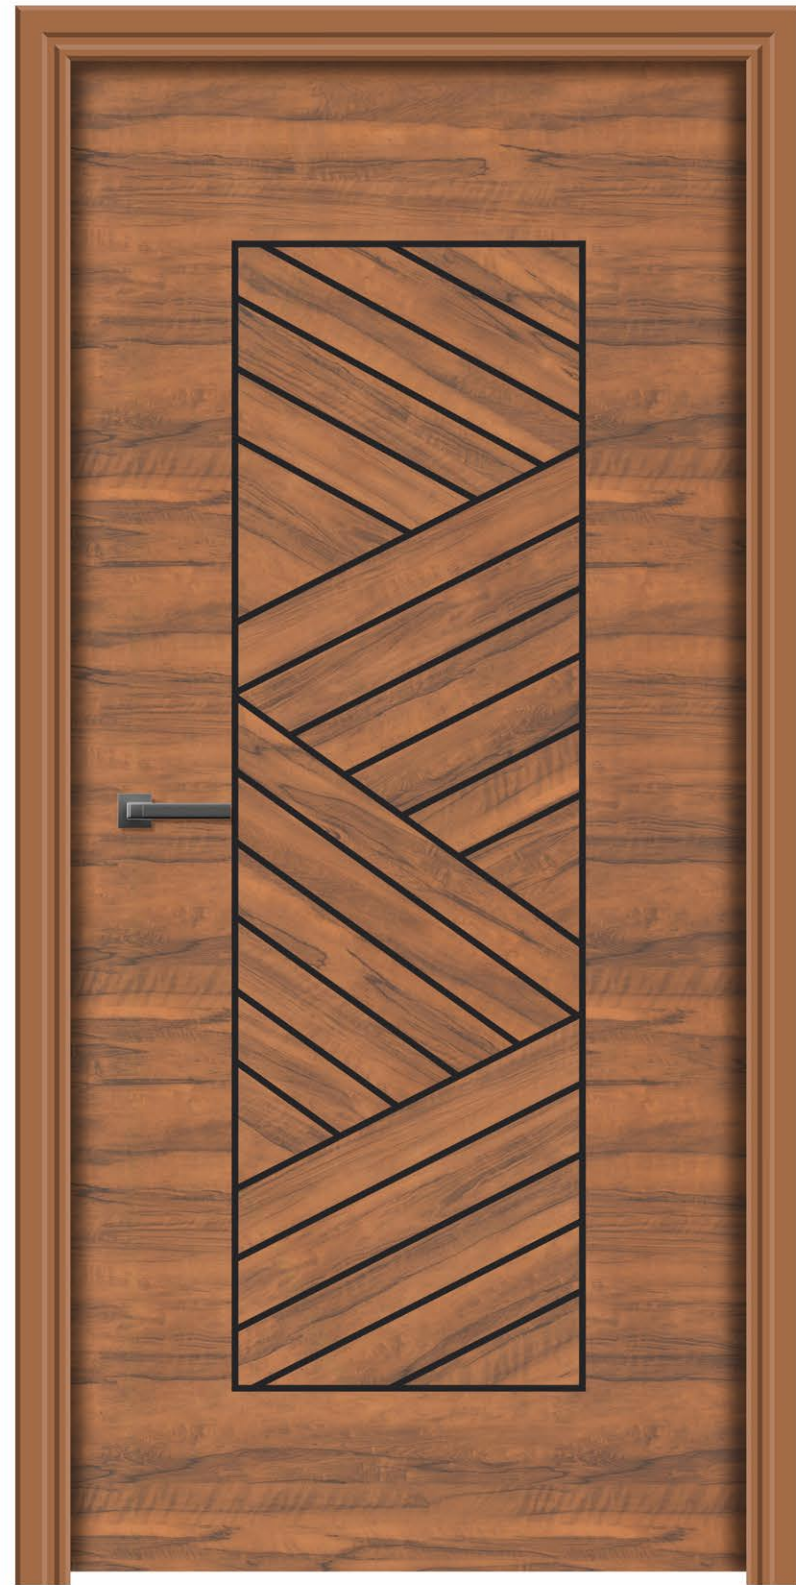

■ 947 ■ 115

PREMIUM
DOOR SKIN

DCP-14

■ 353 ■ 115

SIZE
7 X 3.25 FEET

GRIZZLY LOVE

These designs with grey vertical bands on the group of horizontal wooden strips add an extraordinary charm to your space.

SIZE
7 X 3.25 FEET

DCP-17

■ 742

PREMIUM
DOOR SKIN

DCP-18

■ 219 ■ 223

SIZE
7 X 3.25 FEET

**FINE
VISION**

While making use of the same sheet, here we have designed an extraordinary door skin that reflects your space's beauty.