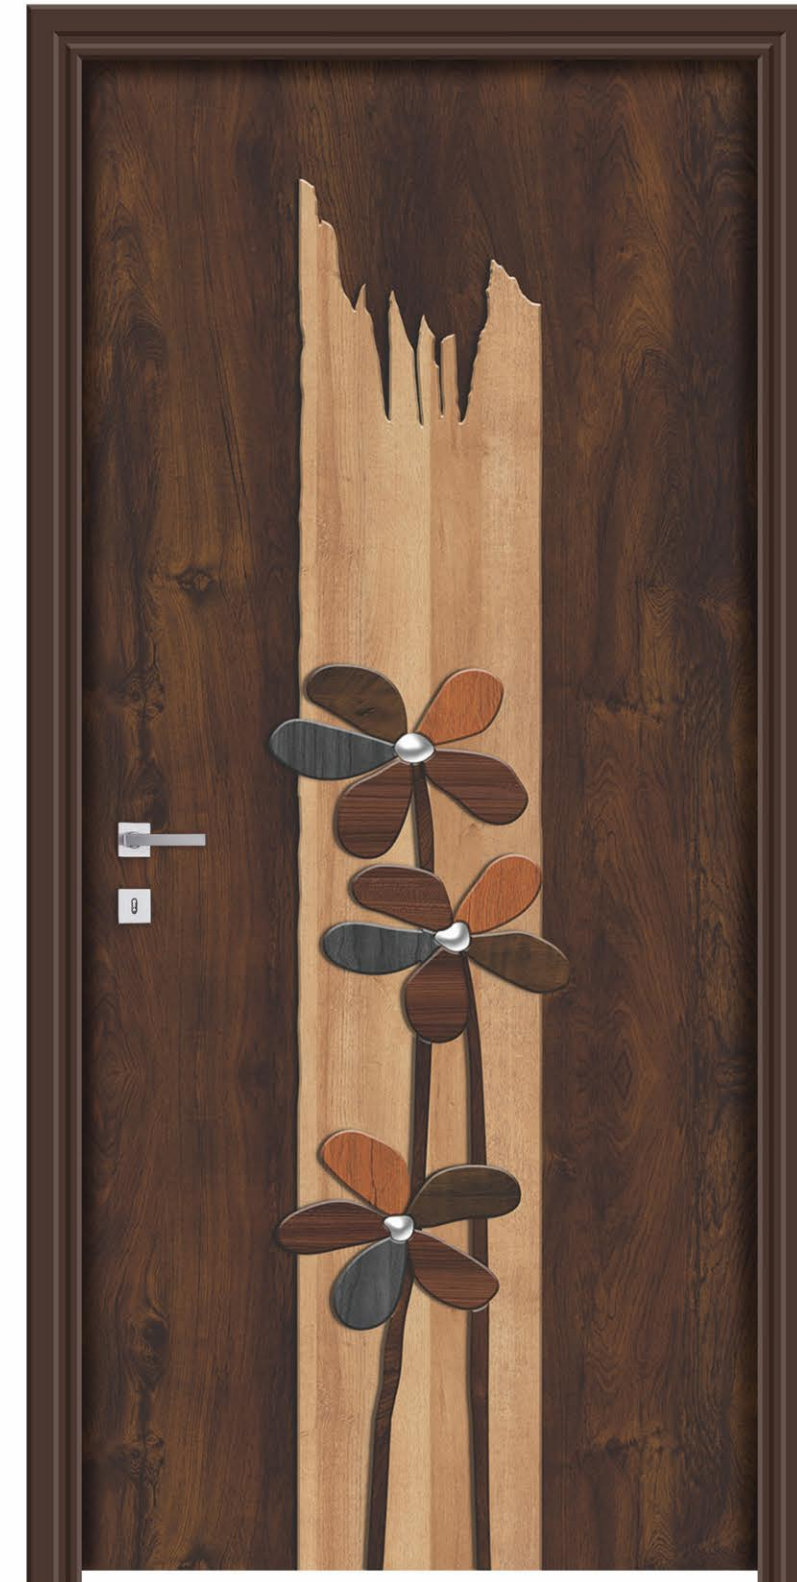

PREMIUM
DOOR SKIN

DG-27

SIZE
7 X 3.25 FEET

STELLAR CRAFT

Crafted by keeping the taste of today's generation in mind,
the doors with these door skins are stellar in every way.

SIZE
7 X 3.25 FEET

DG-15

ARTFUL GIFT

Gift your home the artful look that makes it so happy that it starts sending you positive vibes.

D I G I T A L

PREMIUM
DOOR SKIN

DG-20

DG-21

PREMIUM
DOOR SKIN

DG-28

SIZE
7 X 3.25 FEET

MODERN
WONDER

Adopting the modern mind set, these wonderful door skins are a result of the new-age creativity.

SIZE
7 X 3.25 FEET

DG-22

FAIR LUXURY

The finest artwork with a super sleek pattern seems like a luxury that is fair for tasteful people.