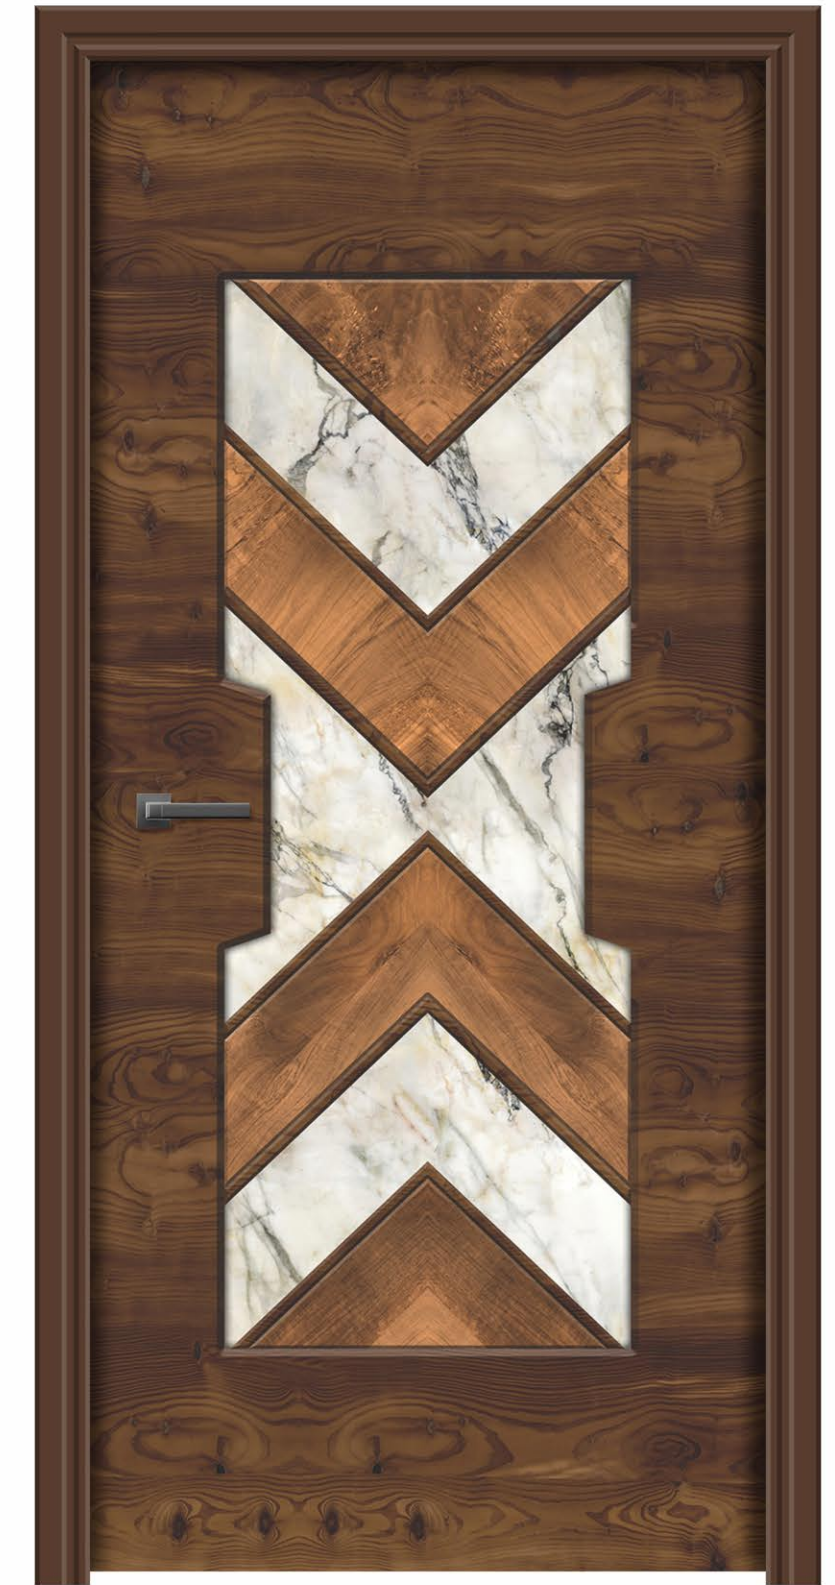

PREMIUM
DOOR SKIN

DG-33

DREAMY
GLORY

Beautify your door with the wondrous door skins that feel like a glorious dream.

SIZE
7 X 3.25 FEET

SIZE
7 X 3.25 FEET

DG-34

ELEGANT DESIGNS

Pleasingly good-looking in every way, these simple yet stylish designer door skins steal your attention.

D I G I T A L

PREMIUM
DOOR SKIN

DG-35

DG-36

PREMIUM
DOOR SKIN

DG-26

NATURE'S
TOUCH