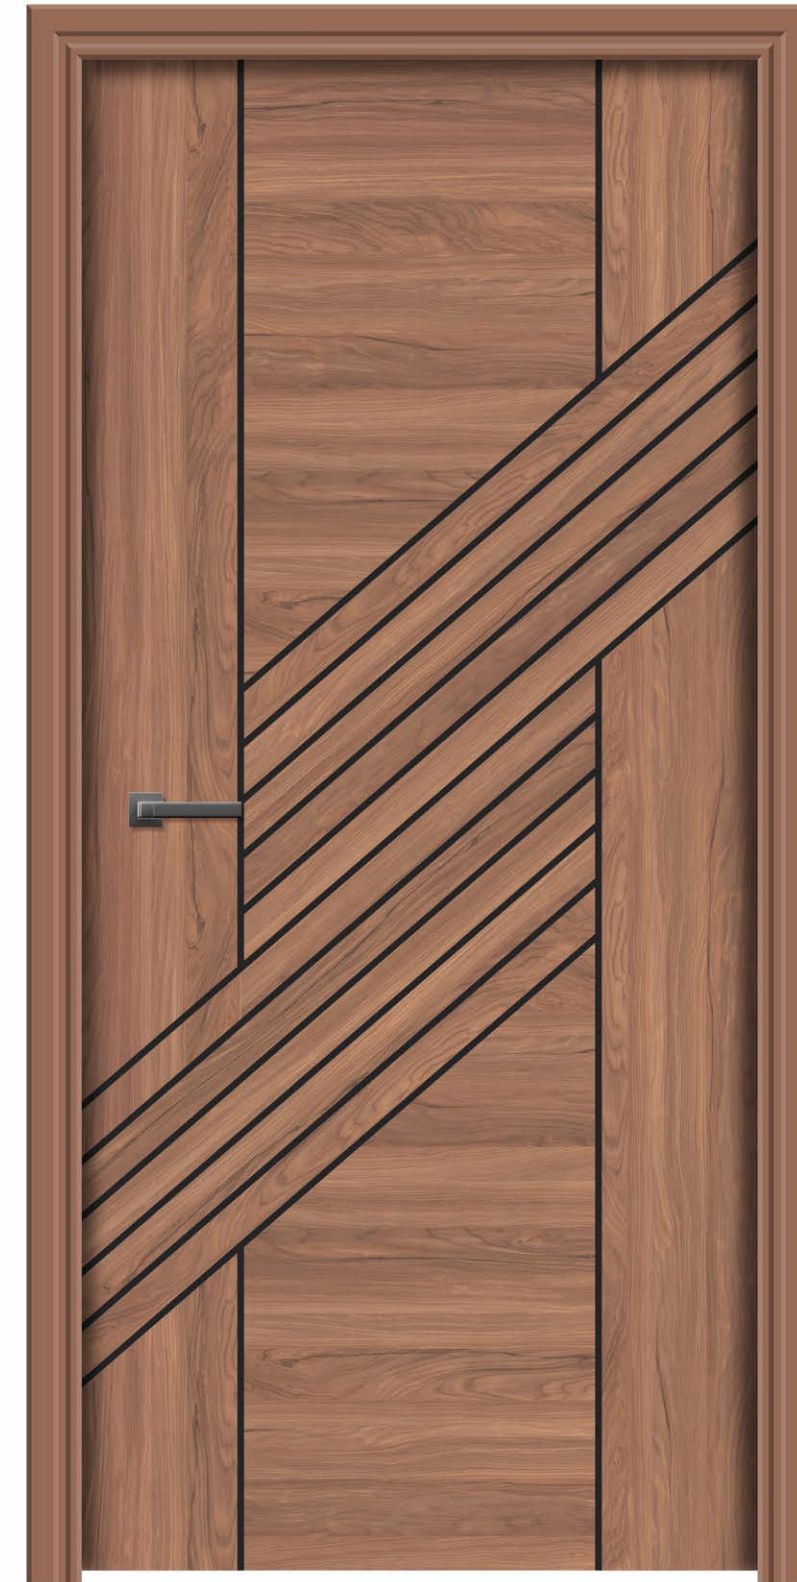

DCP-12

■ 353