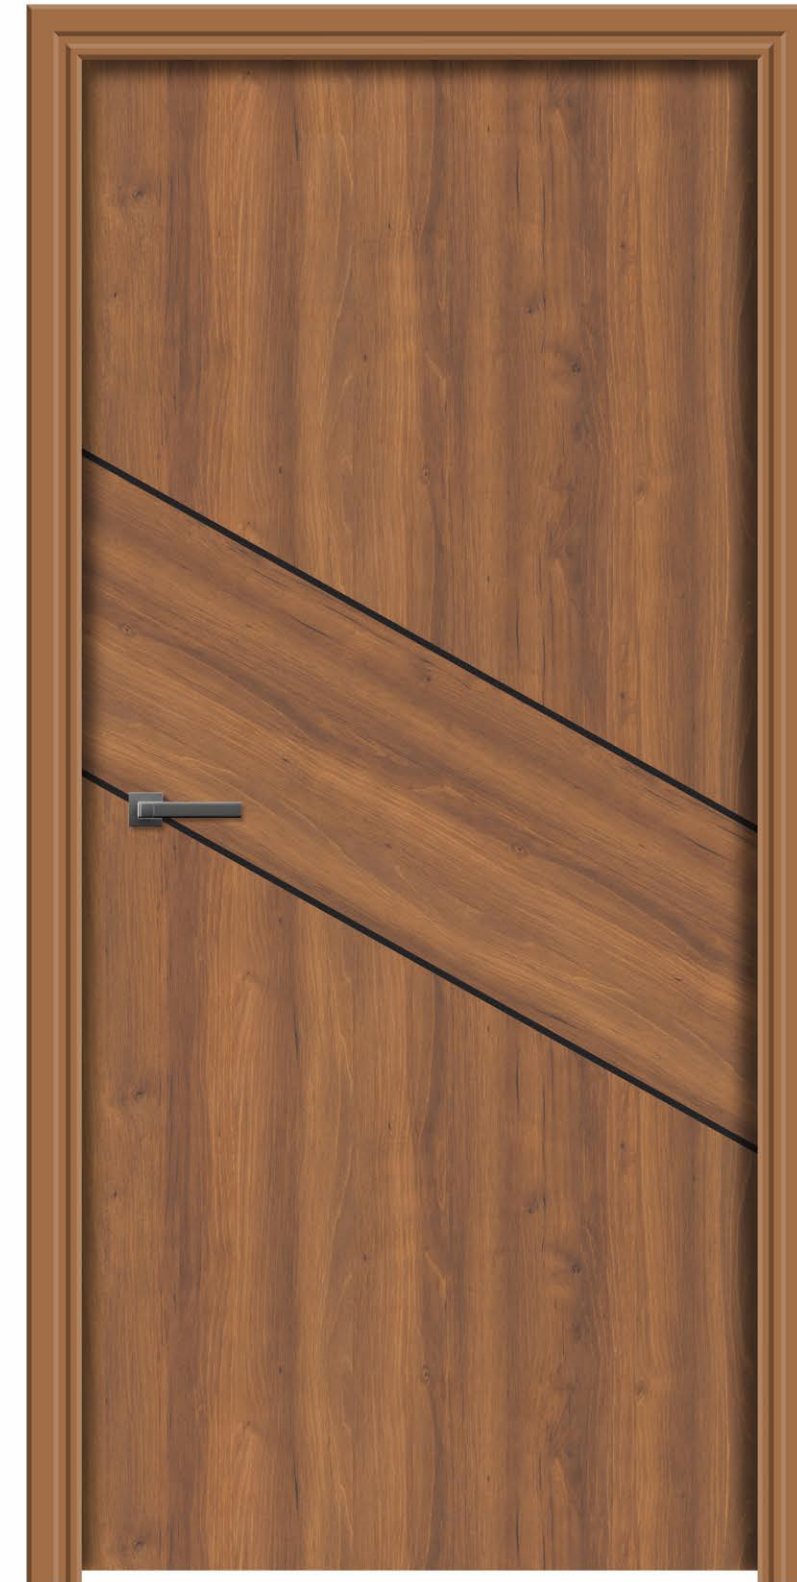

DCP-18

■ 219 ■ 223