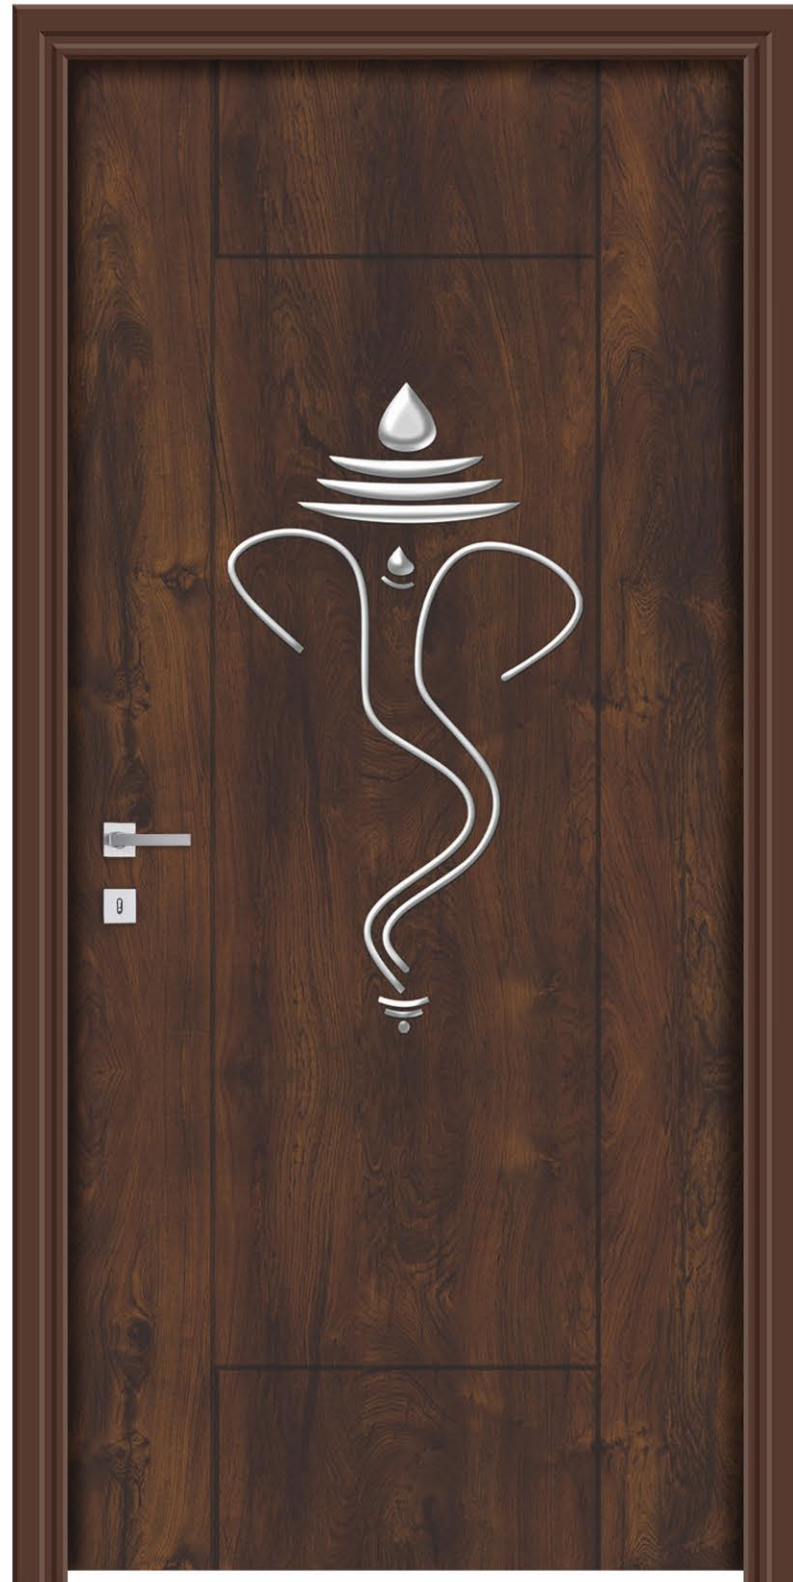

SIZE
7 X 3.25 FEET

DG-14

GOD'S FAVOURITE

Doors that welcome the divine with auspicious feeling become God's favourite too.

D I G I T A L

PREMIUM
DOOR SKIN