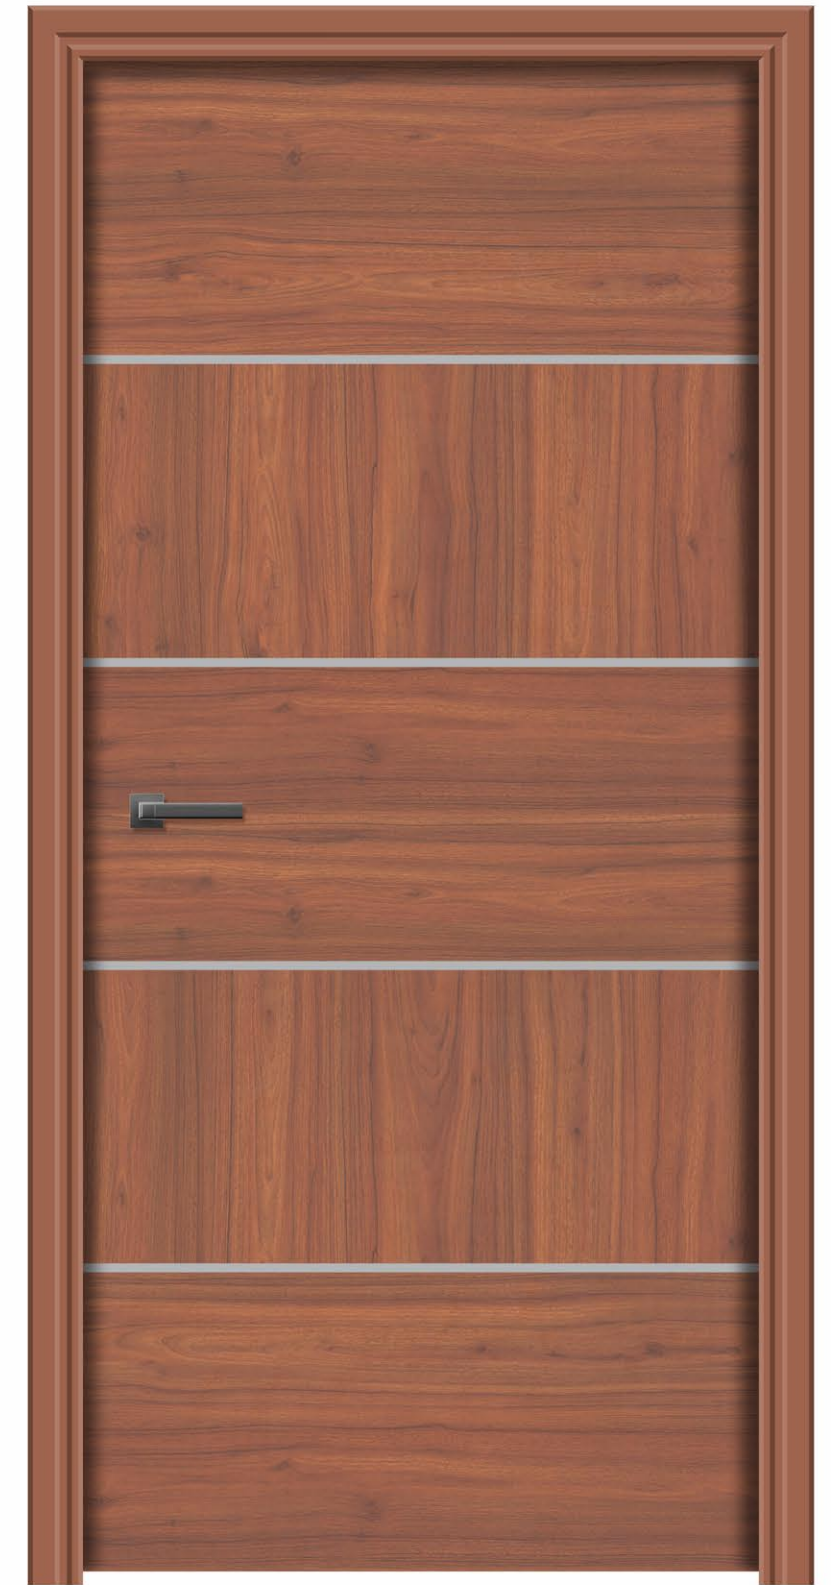

SIZE
7 X 3.25 FEET

■ 357

DCP-10

BOLD MOVE

See the zigzag and parallel patterns running on these door skins, it definitely bewitches you somewhere in between.

DESIGNER CUT PASTE

PREMIUM
DOOR SKIN

■ 934