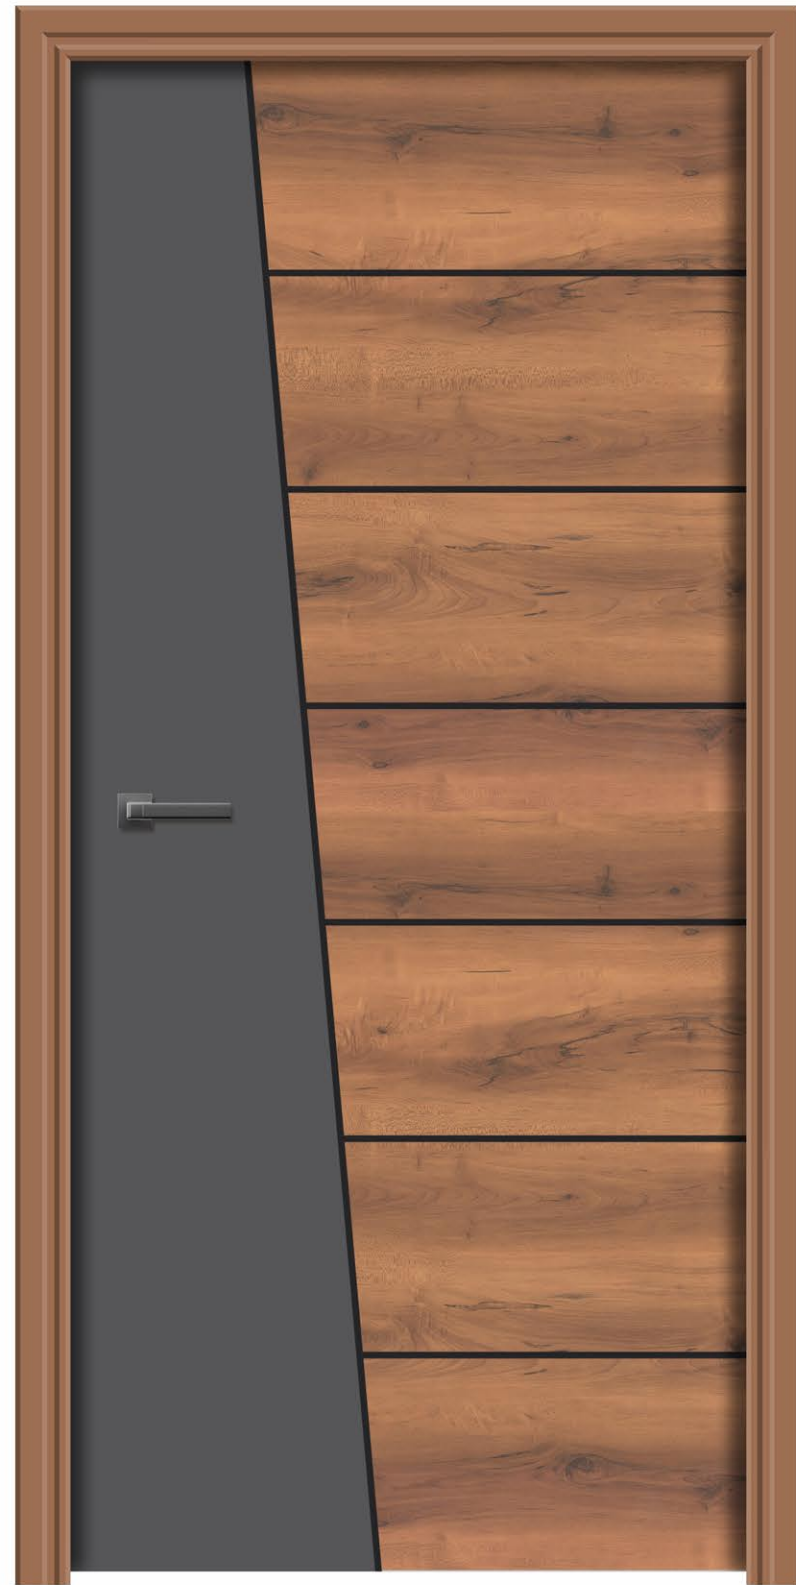

DCP-13

■ 947 ■ 115