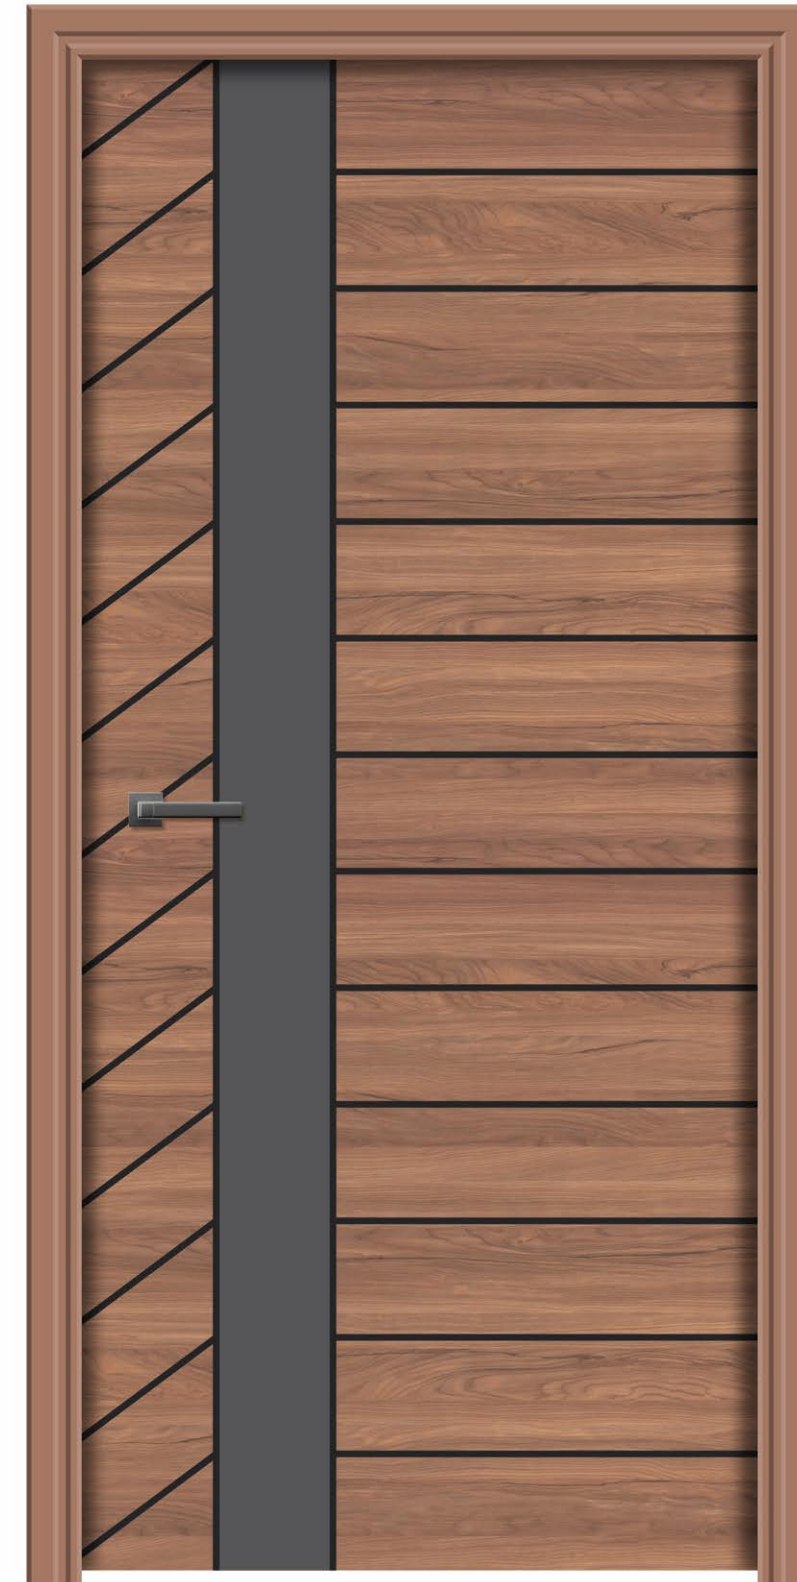

■ 947 ■ 115

PREMIUM
DOOR SKIN

DCP-14

■ 353 ■ 115

SIZE
7 X 3.25 FEET

GRIZZLY LOVE

These designs with grey vertical bands on the group of horizontal wooden strips add an extraordinary charm to your space.

SIZE
7 X 3.25 FEET