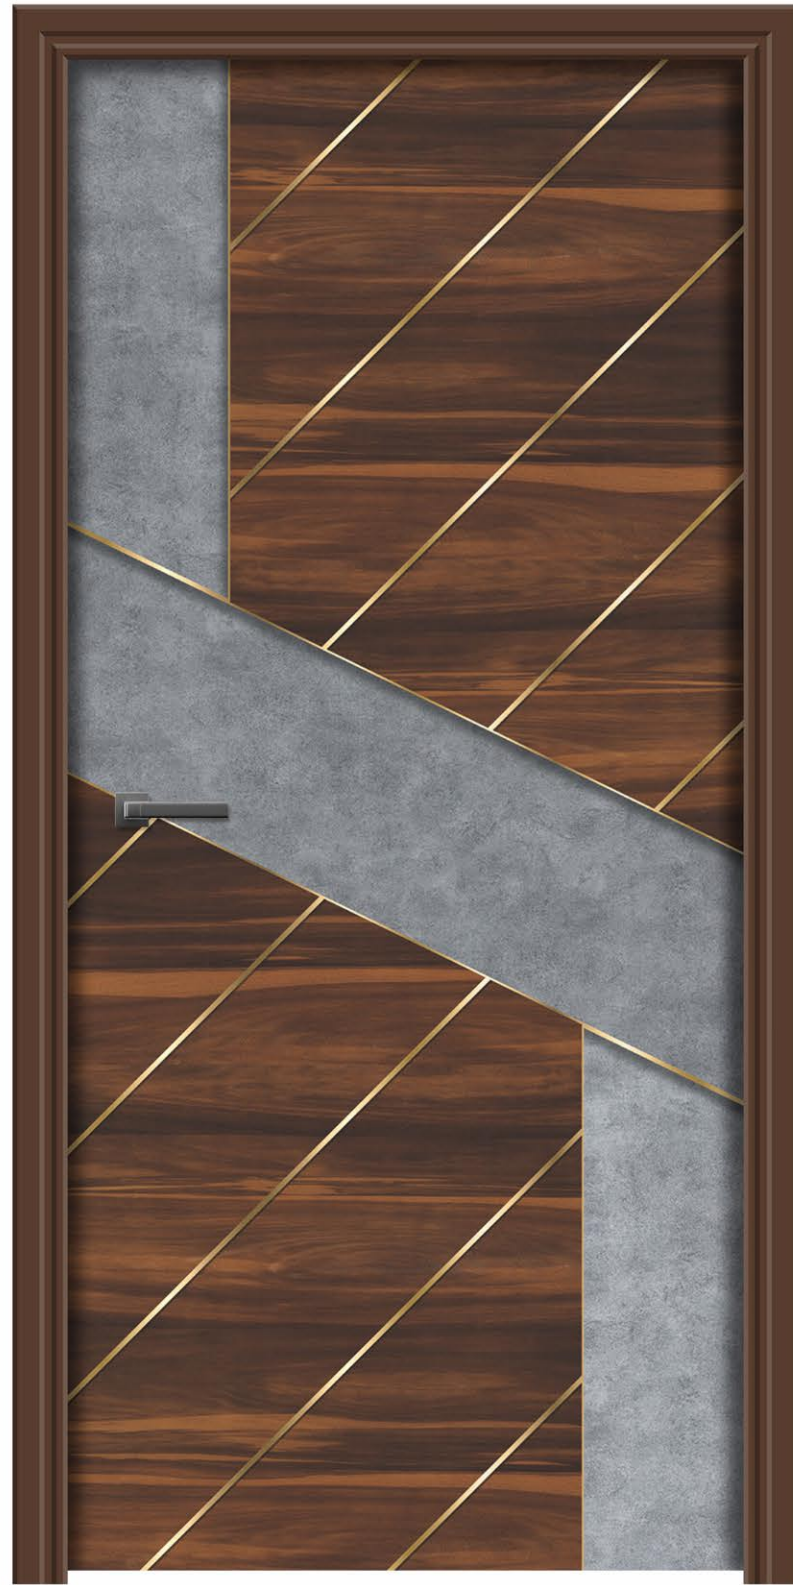

PREMIUM
DOOR SKIN

DG-33

DREAMY
GLORY

Beautify your door with the wondrous door skins that feel like a glorious dream.

SIZE
7 X 3.25 FEET

SIZE
7 X 3.25 FEET

DG-34

ELEGANT DESIGNS