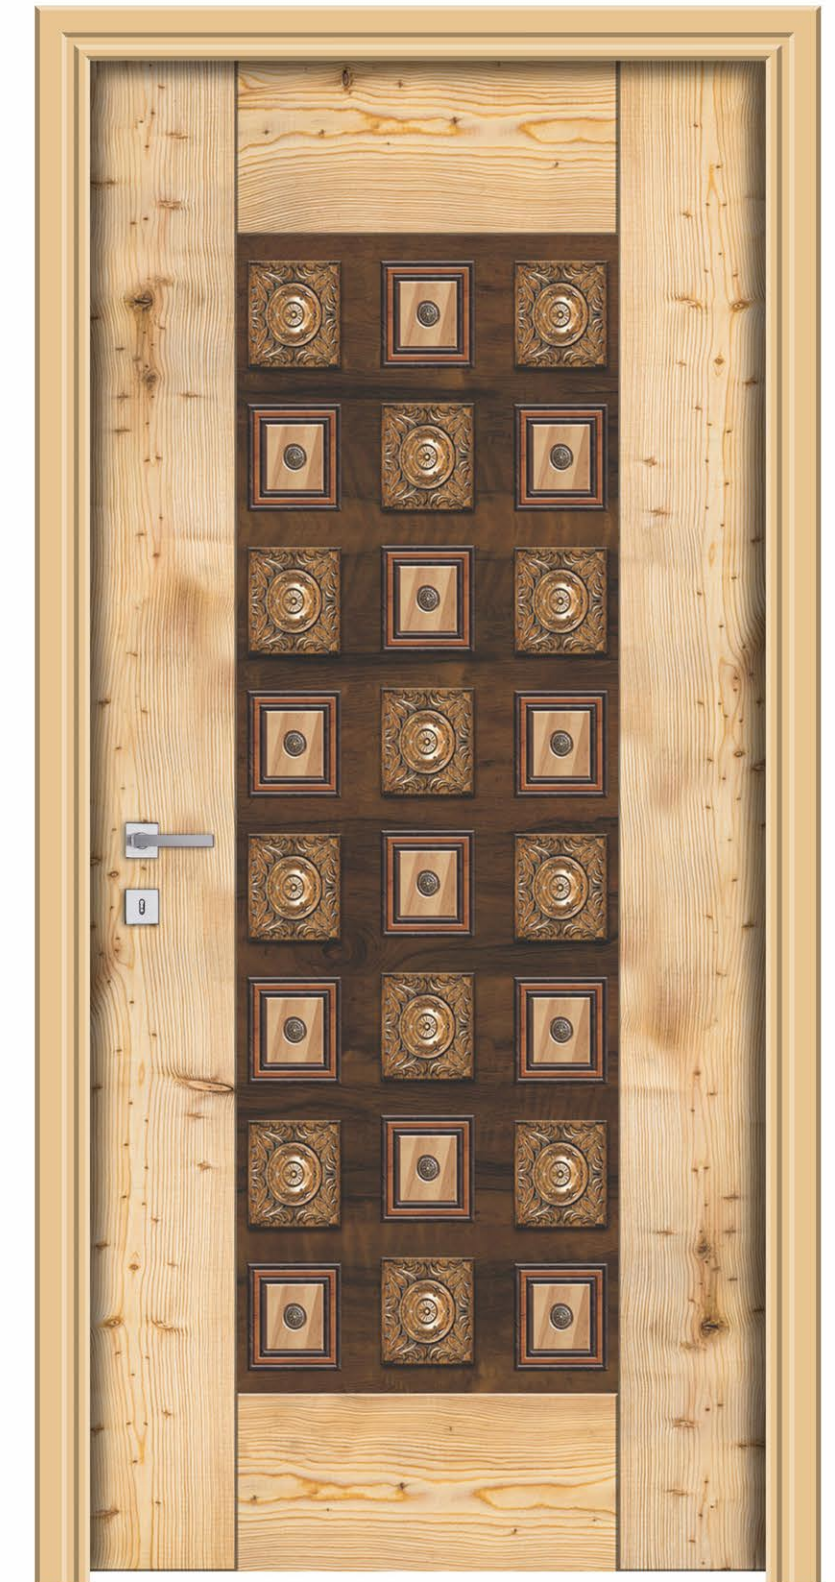

BRIGHT AMOUR

Takes you to a positive world with its bright side that helps you find your own light.

D I G I T A L

PREMIUM
DOOR SKIN

DG-11