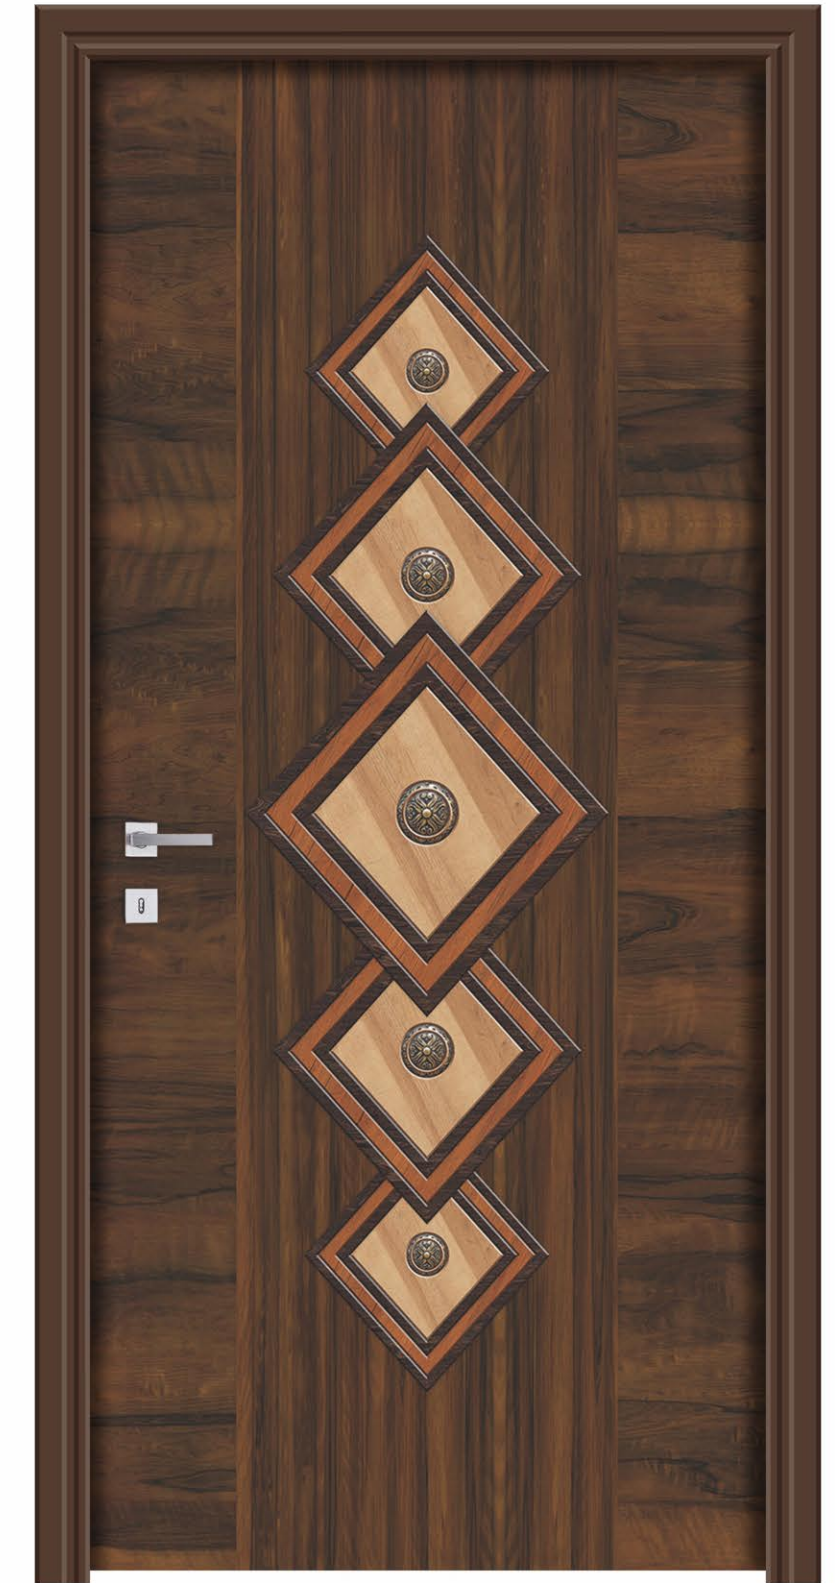

PREMIUM
DOOR SKIN

DG-27

SIZE
7 X 3.25 FEET

STELLAR CRAFT

Crafted by keeping the taste of today's generation in mind,
the doors with these door skins are stellar in every way.

SIZE
7 X 3.25 FEET

DG-15

ARTFUL GIFT

Gift your home the artful look that makes it so happy that it starts sending you positive vibes.

D I G I T A L

PREMIUM
DOOR SKIN

DG-20

DG-21

PREMIUM
DOOR SKIN

DG-28

SIZE
7 X 3.25 FEET

MODERN
WONDER

Adopting the modern mind set, these wonderful door skins are a result of the new-age creativity.

SIZE
7 X 3.25 FEET

DG-22

FAIR LUXURY

The finest artwork with a super sleek pattern seems like a luxury that is fair for tasteful people.