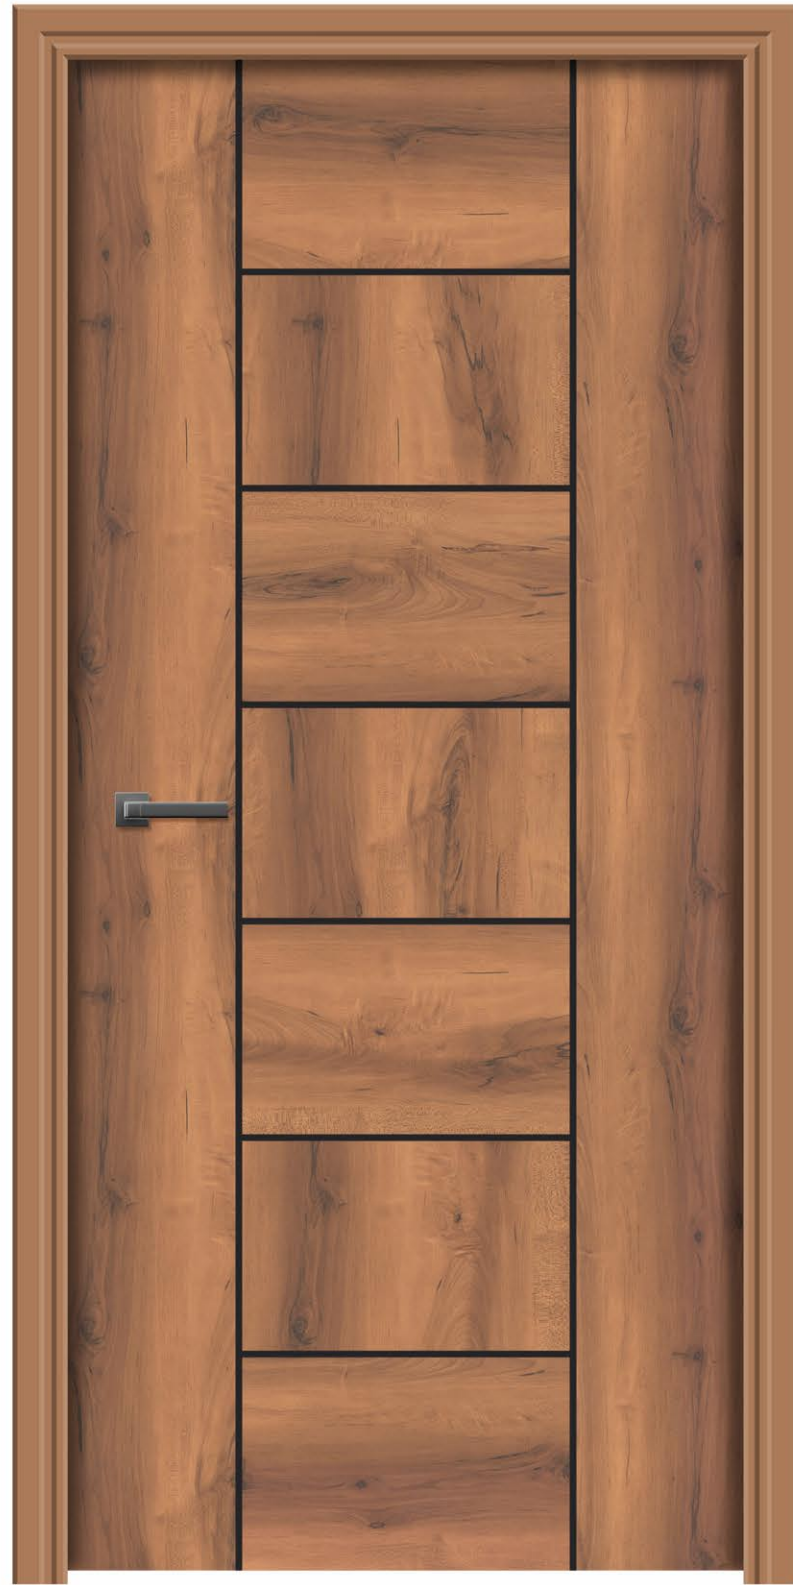

■ 947 ■ 115

PREMIUM
DOOR SKIN

DCP-14

■ 353 ■ 115

SIZE
7 X 3.25 FEET

GRIZZLY LOVE

These designs with grey vertical bands on the group of horizontal wooden strips add an extraordinary charm to your space.

SIZE
7 X 3.25 FEET