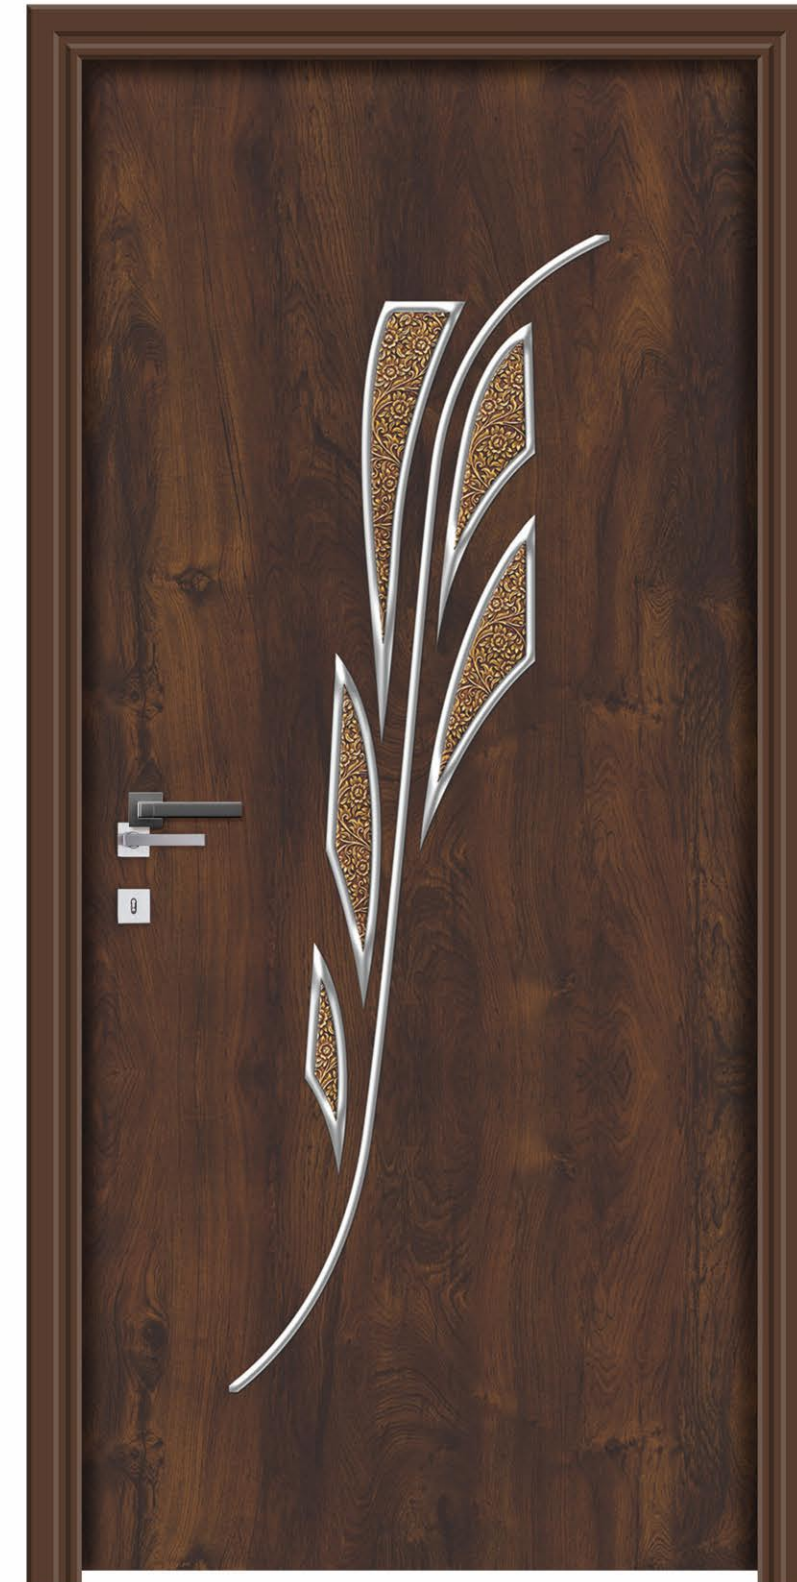

Pleasingly good-looking in every way, these simple yet stylish designer door skins steal your attention.

D I G I T A L

PREMIUM
DOOR SKIN

DG-35

DG-36

PREMIUM
DOOR SKIN

DG-26

NATURE'S
TOUCH