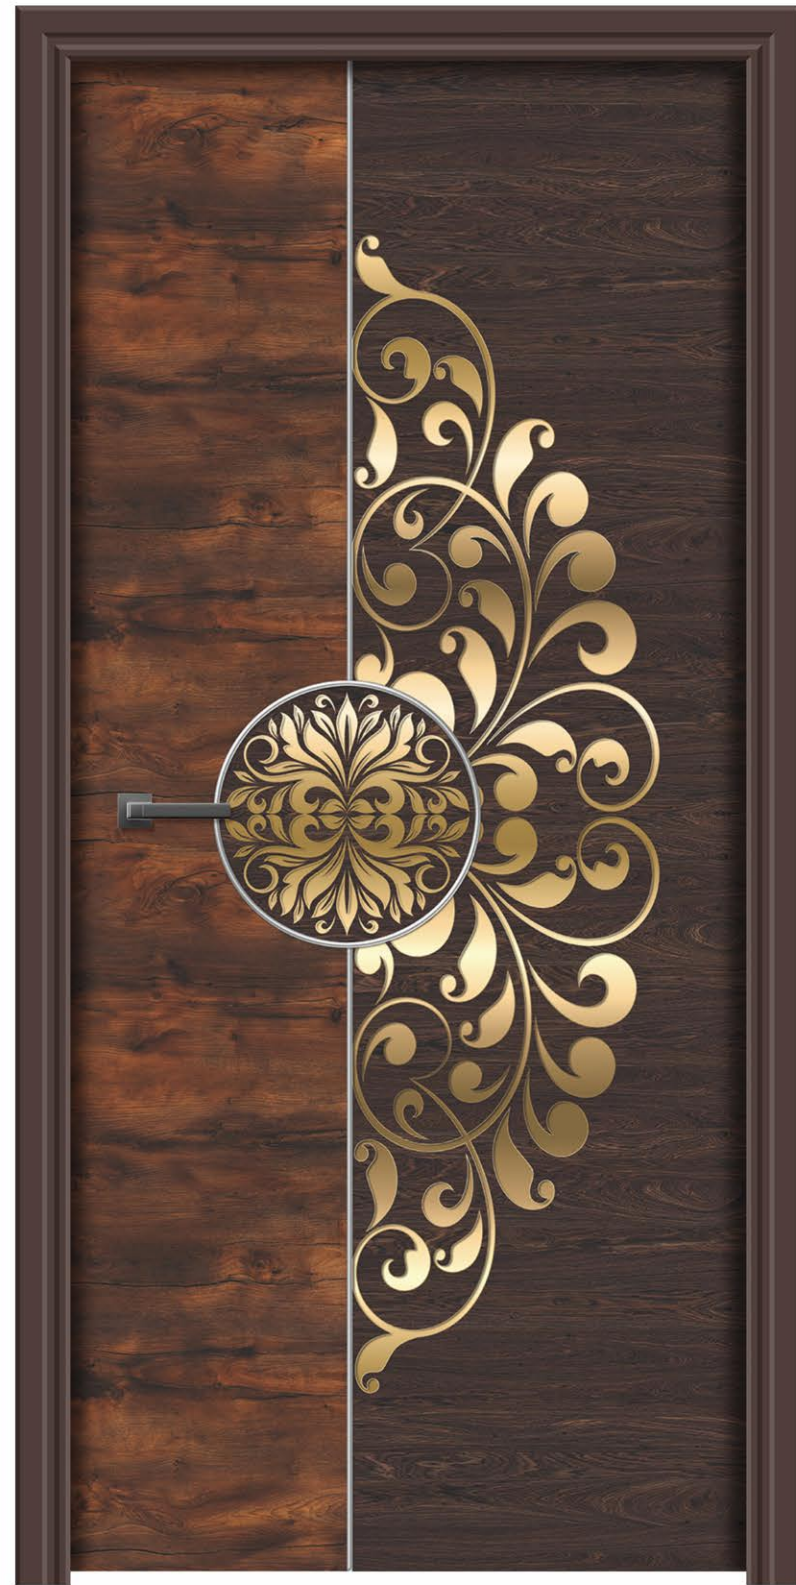

PREMIUM
DOOR SKIN

DG-33

DREAMY
GLORY

Beautify your door with the wondrous door skins that feel like a glorious dream.

SIZE
7 X 3.25 FEET

SIZE
7 X 3.25 FEET

DG-34

ELEGANT DESIGNS

Pleasingly good-looking in every way, these simple yet stylish designer door skins steal your attention.

D I G I T A L

PREMIUM
DOOR SKIN

DG-35

DG-36

PREMIUM
DOOR SKIN

DG-26

NATURE'S
TOUCH

The door skin with patterns inspired by nature brings out the beauty of doors in a friendly way.

SIZE
7 X 3.25 FEET

SIZE
7 X 3.25 FEET

DG-37

BRIGHT AMOUR

Takes you to a positive world with its bright side that helps you find your own light.