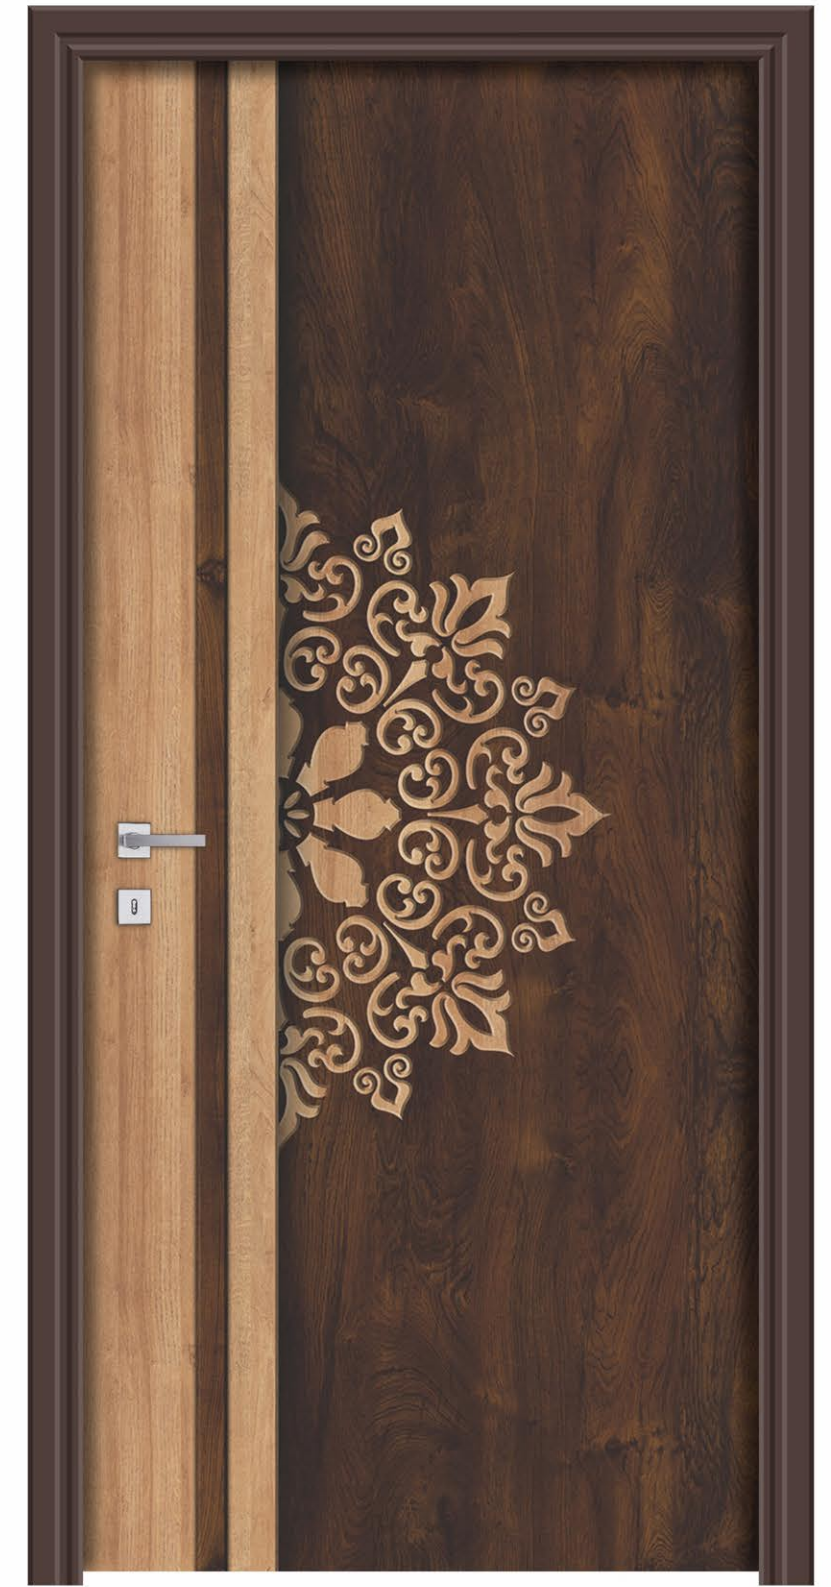

SIZE
7 X 3.25 FEET

SIZE
7 X 3.25 FEET

DG-17

FLORID FRIEND

The flowery designs take you to the feeling of a blooming garden where your heart smiles with happiness.

PREMIUM
DOOR SKIN

DG-19

DG-13

PREMIUM
DOOR SKIN

DG-27

SIZE
7 X 3.25 FEET

STELLAR CRAFT

Crafted by keeping the taste of today's generation in mind,
the doors with these door skins are stellar in every way.

SIZE
7 X 3.25 FEET

DG-15

ARTFUL GIFT

Gift your home the artful look that makes it so happy that it starts sending you positive vibes.

D I G I T A L

PREMIUM
DOOR SKIN

DG-20

DG-21

PREMIUM
DOOR SKIN

DG-28

SIZE
7 X 3.25 FEET