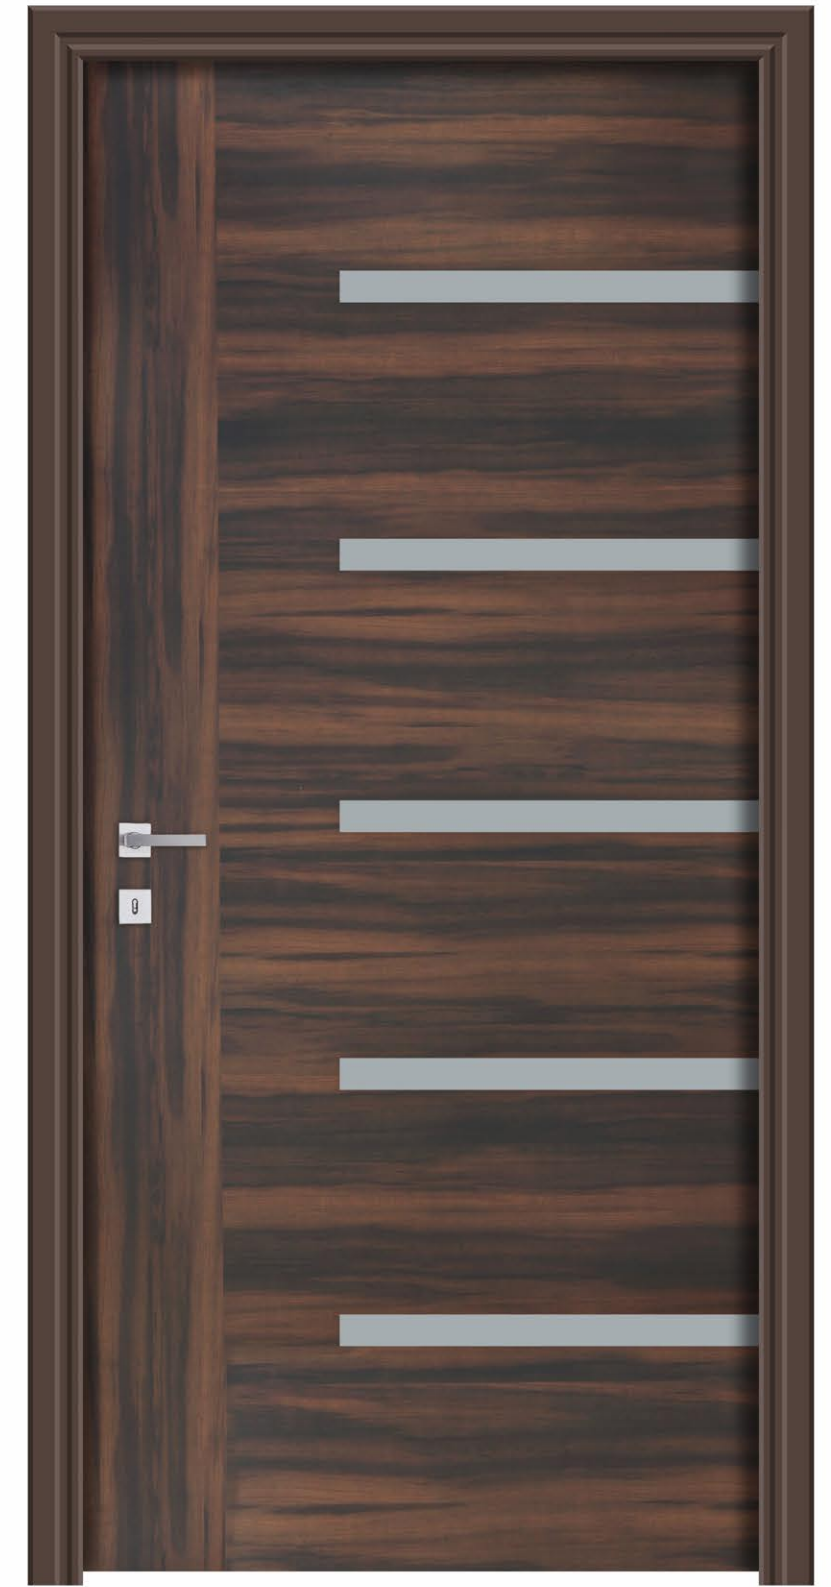

■ 241

CPM-12