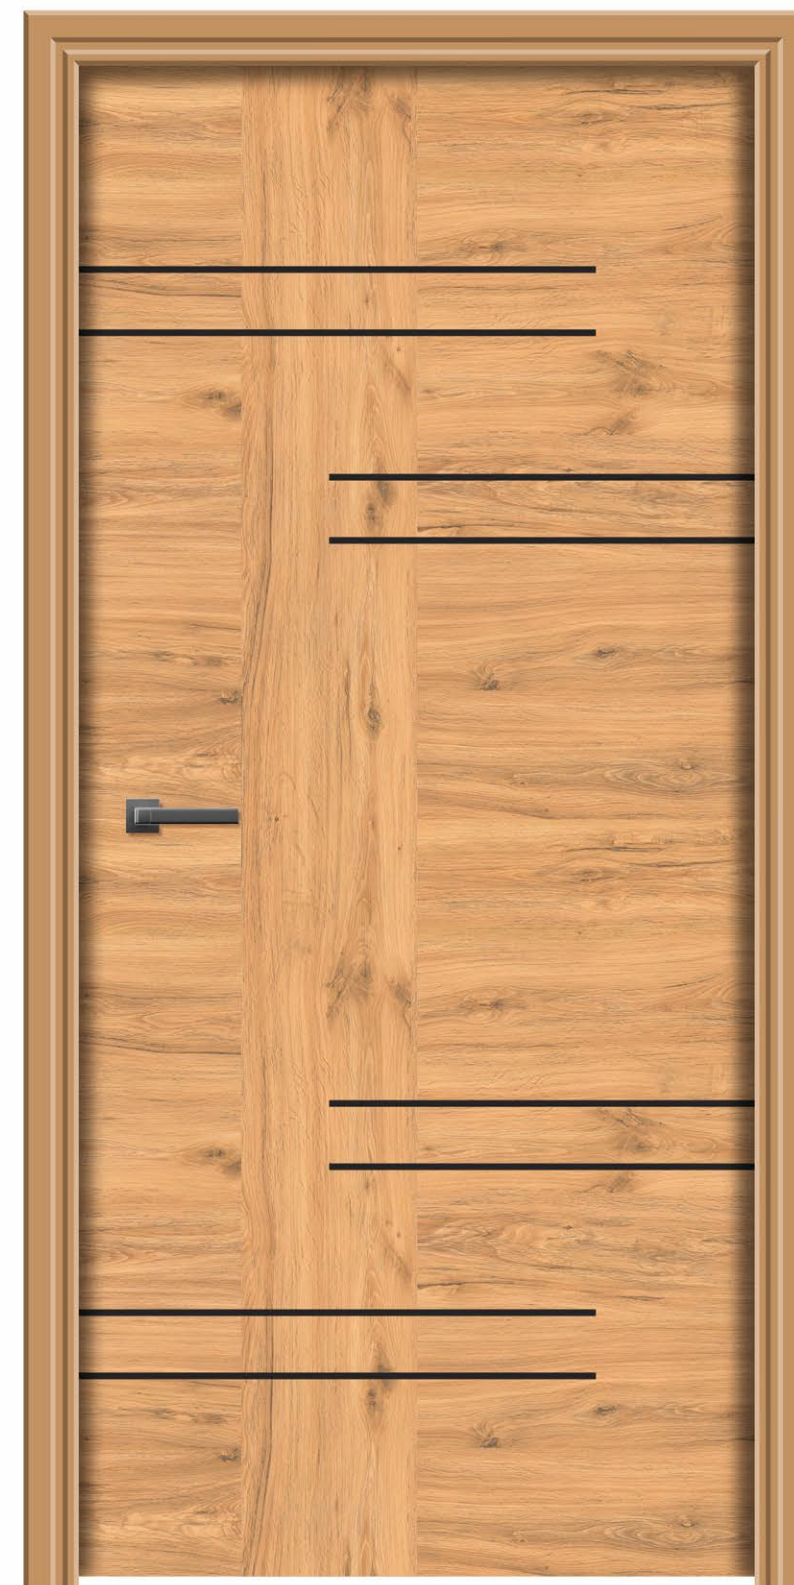

DCP-8

■ 364

SIZE
7 X 3.25 FEET

FANTASTIC
FLAIR

Different geometrical shapes when coming together, allure you with their rare presentation.