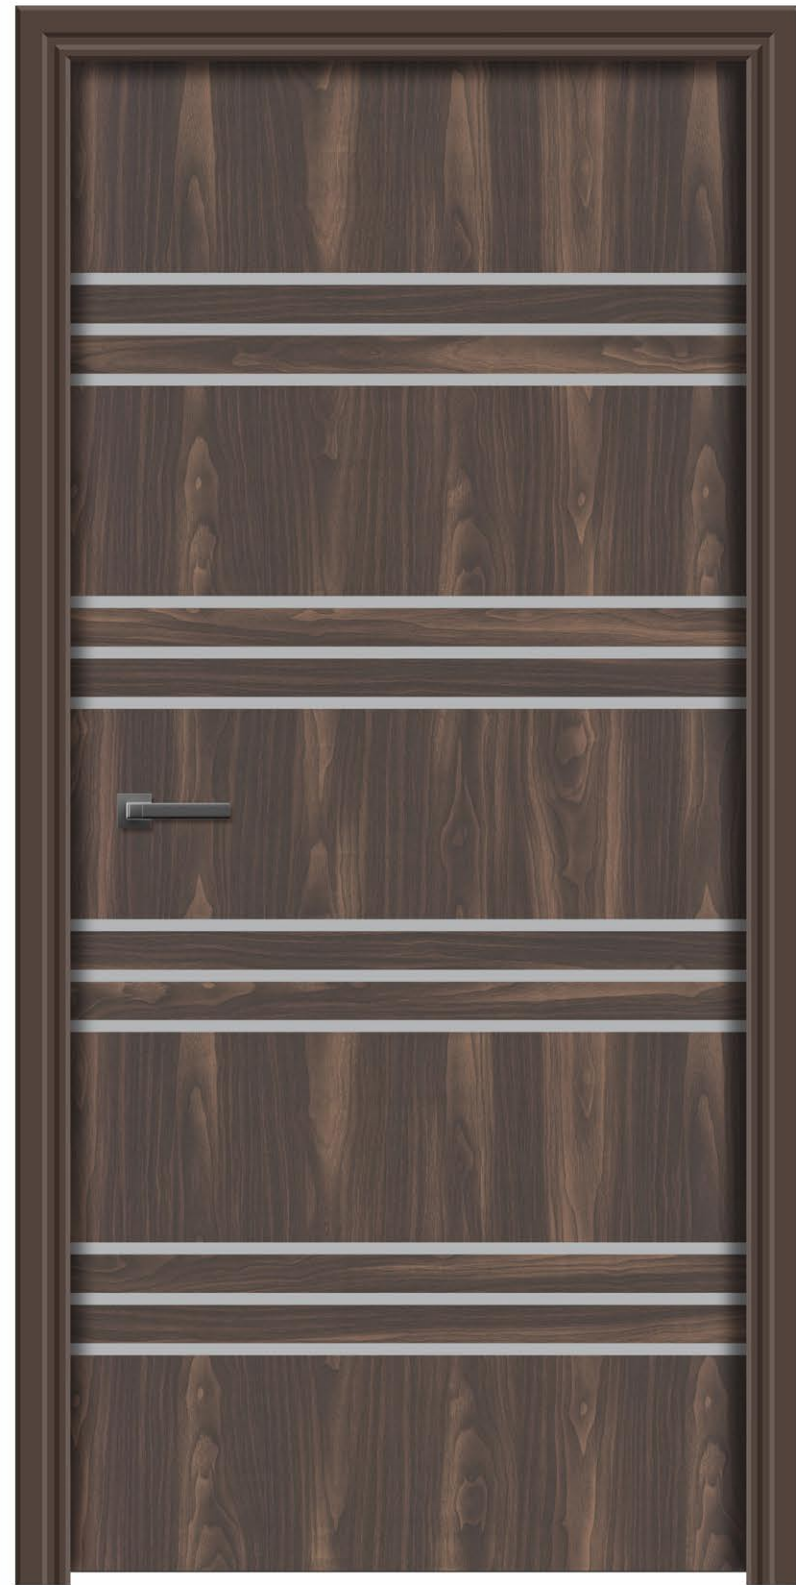

DCP-4

■ 365

PREMIUM
DOOR SKIN

■ 365

SIZE
7 X 3.25 FEET

DARK DESIRE

Introducing the designer door skins with dark shades which are very much desirable by everyone.